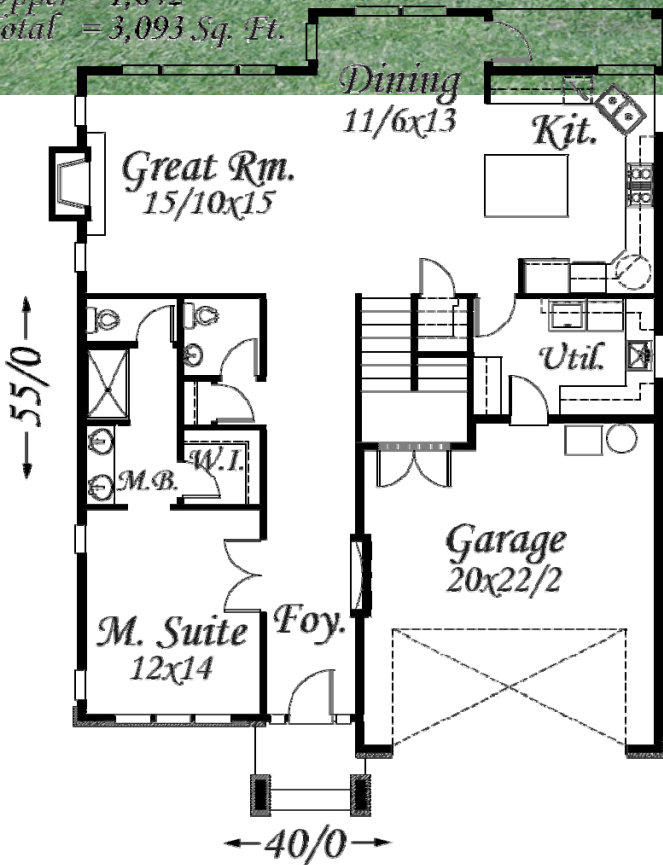

Main = 1,151
 Upper = 1,642
 Total = 3,093 Sq. Ft.

X-09S
 40/0 wide x 55/0 deep
 3093 sq. ft.