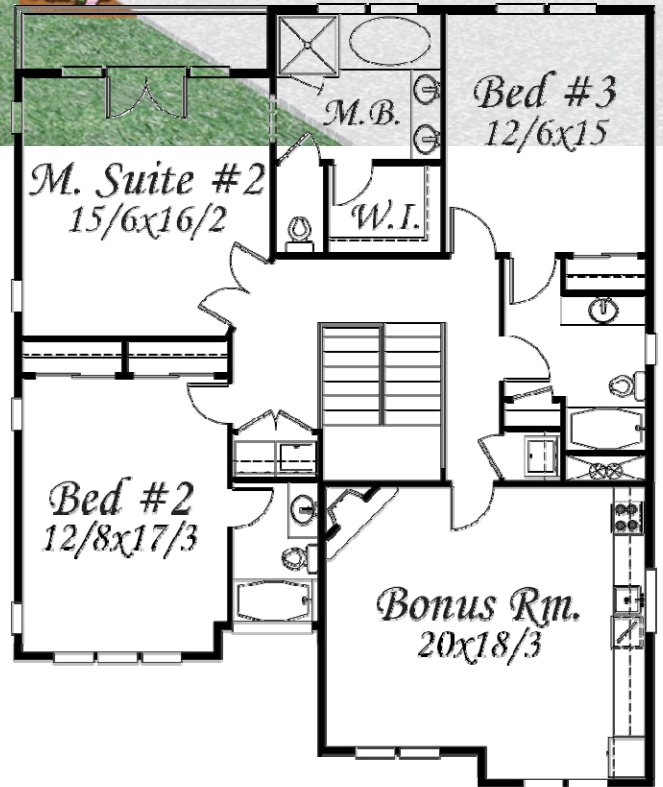

Main = 1,151
 Upper = 1,642
 Total = 3,093 Sq. Ft.

X-09S
 40/0 wide x 55/0 deep
 3093 sq. ft.