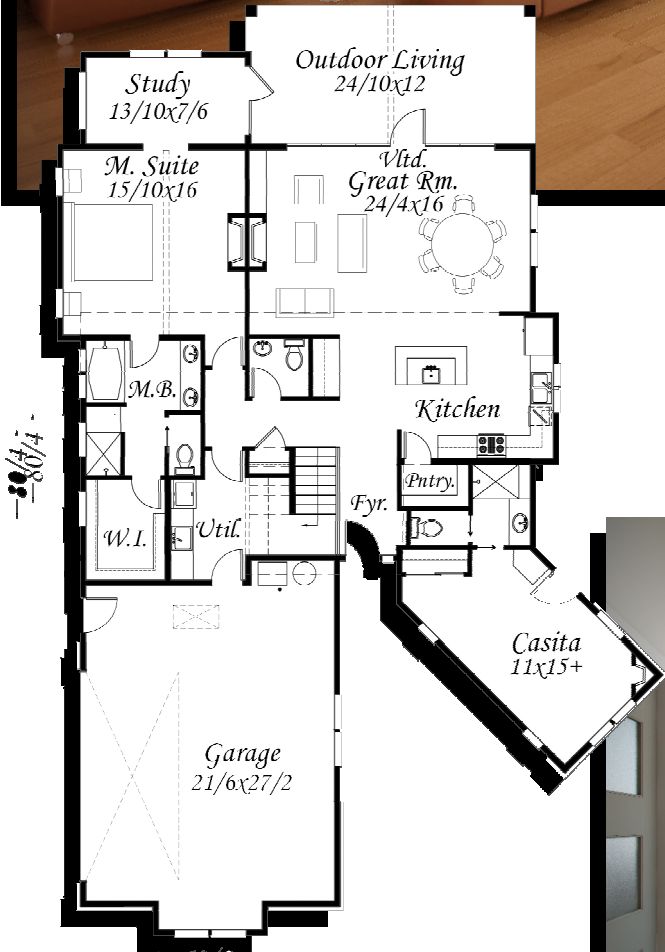

M-2612-SH
 62/8 x 82/4
 1866 sq. ft. main
 746 sq. ft. upper
 2612 sq. ft.

Mark Stewart Home Design

M-2612-SH
 62/8 x 82/4
 1866 sq. ft. main
 746 sq. ft. upper
 2612 sq. ft.

Mark Stewart Home Design