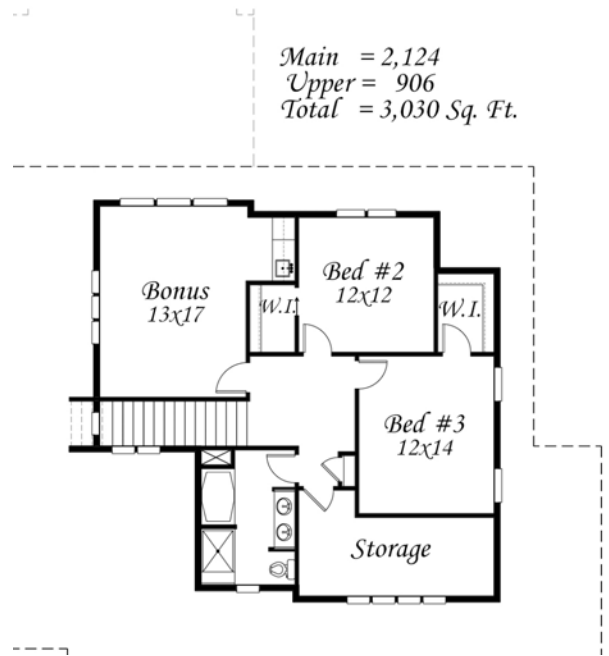

Main = 2,124  
 Upper = 906  
 Total = 3,030 Sq. Ft.

MSAP-3030 BR  
 64/4 x 70/9  
 3330 sq. ft.