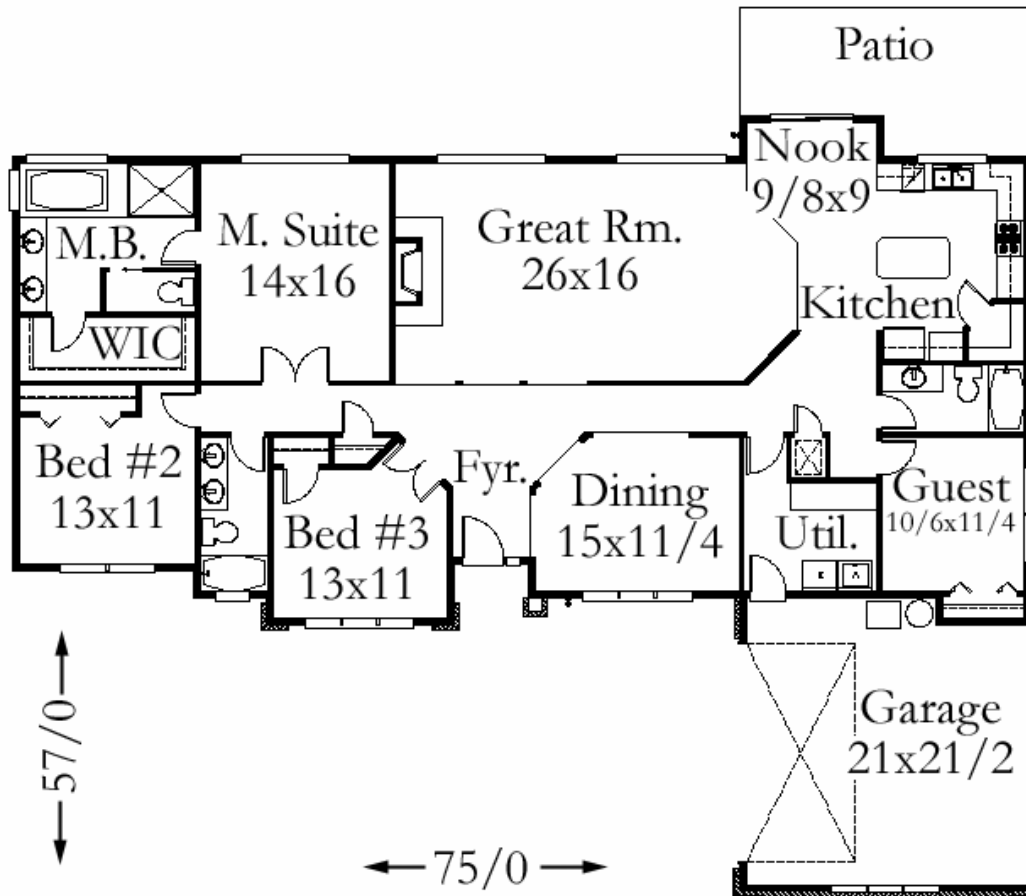

Plan  
MSAP-2471

**P**lan  
MSAP-2471  
75/0 wide x 57/0 deep  
2,471 Sq. Ft.