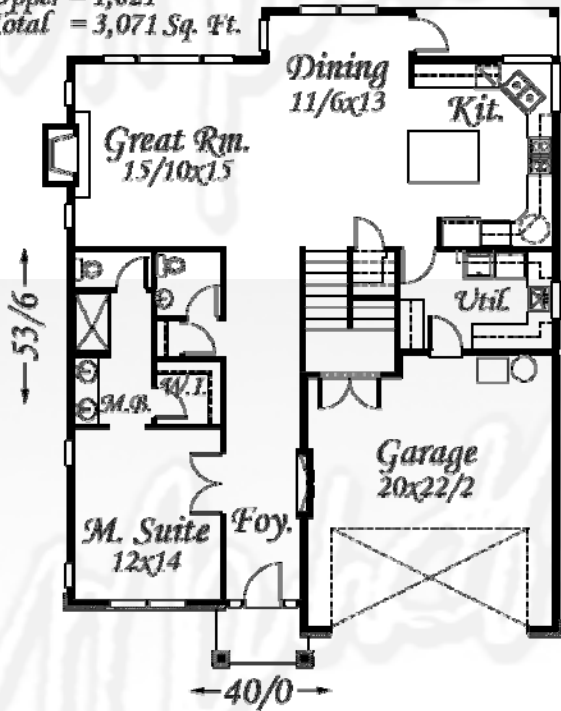

Main = 1,451  
 Upper = 1,621  
 Total = 3,071 Sq. Ft.

MM-3071

40/0 wide x 53/6 deep

3071 sq. ft. total

Copyright 2009 © Mark Stewart Home Design

www.markstewart.com 503.885.8377