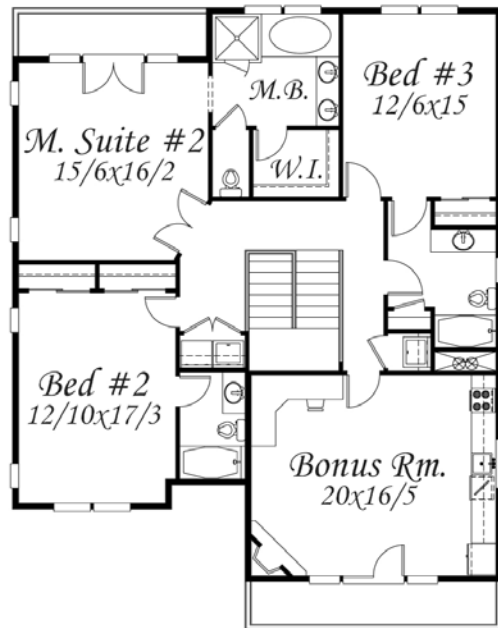

Main = 1,451  
 Upper = 1,621  
 Total = 3,071 Sq. Ft.

MM-3071

40/0 wide x 53/6 deep

3071 sq. ft. total

Copyright 2009 © Mark Stewart Home Design

www.markstewart.com 503.885.8377