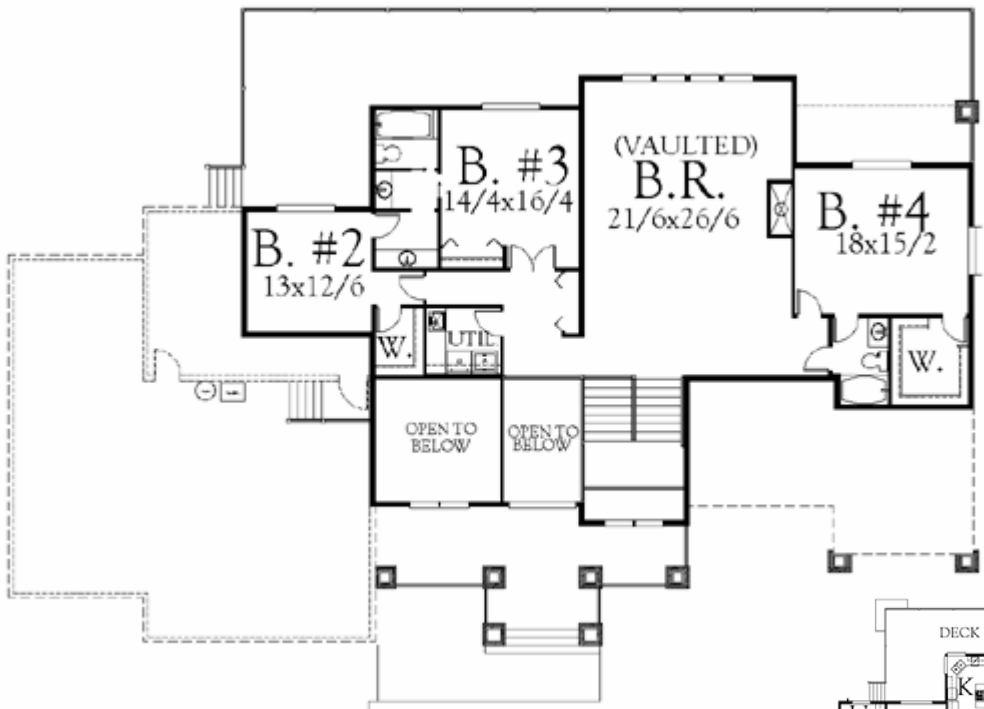

Plan  
M-5005

**P**lan  
M-5005  
45/0 wide x 45/6 deep  
5,005 Sq. Ft.

Feng Shui Rating: 7.6