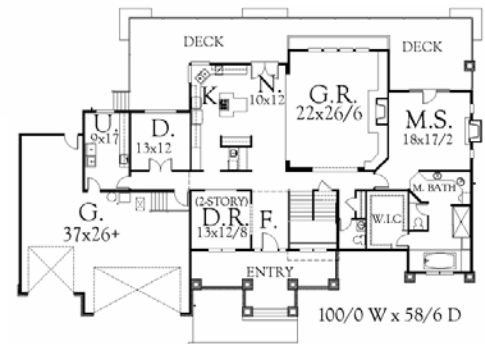

Plan  
M-5005

**P**lan  
M-5005  
45/0 wide x 45/6 deep  
5,005 Sq. Ft.

Feng Shui Rating: 7.6