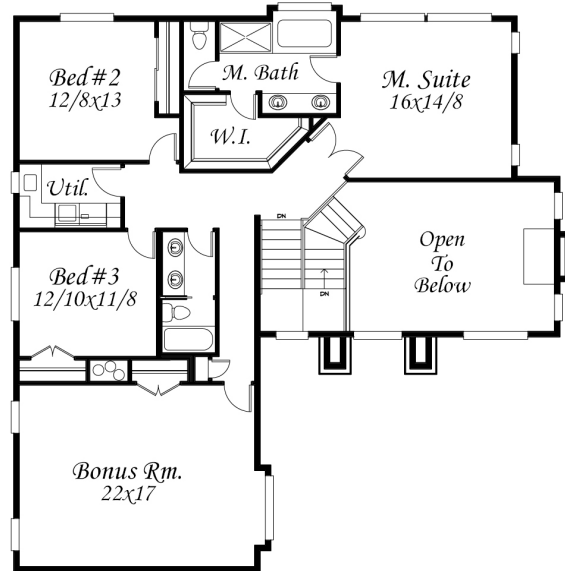

Main = 1,445
 Upper = 1,599
 Total = 3,044 Sq. Ft.

M-3044T
 61/0 x 72/0
 3044 sq. ft.

Dining Perspective B
SCALE

3D View 2
SCALE

Dining Perspective A
SCALE

3D View 1
SCALE

3D View 3
SCALE

Main = 1,445
 Upper = 1,599
 Total = 3,044 Sq. Ft.

M-3044T
 61/0 x 72/0
 3044 sq. ft.