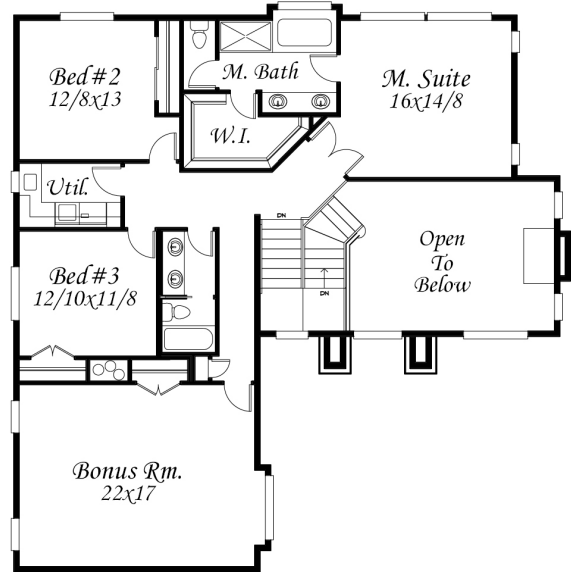

Main = 1,445
 Upper = 1,599
 Total = 3,044 Sq. Ft.

M-3044T
 61/0 x 72/0
 3044 sq. ft.

Dining Perspective B
SCALE

3D View 2
SCALE

Dining Perspective A
SCALE

3D View 1
SCALE

3D View 3
SCALE

Main = 1,445
 Upper = 1,599
 Total = 3,044 Sq. Ft.

M-3044T
 61/0 x 72/0
 3044 sq. ft.