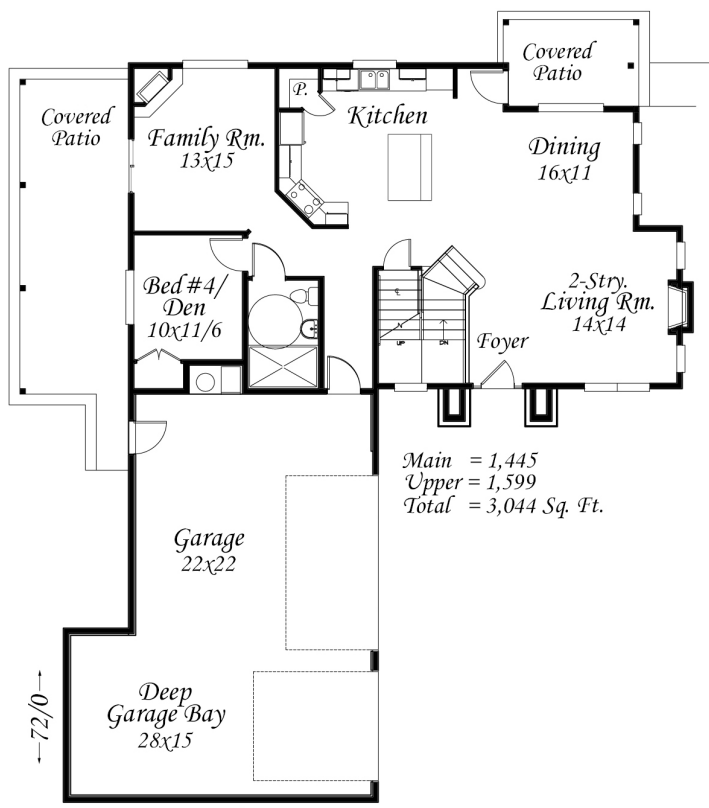

Main = 1,445
 Upper = 1,599
 Total = 3,044 Sq. Ft.

M-3044T
 61/0 x 72/0
 3044 sq. ft.

Dining Perspective B
SCALE

3D View 2
SCALE

Dining Perspective A
SCALE

3D View 1
SCALE

3D View 3
SCALE

Main = 1,445
 Upper = 1,599
 Total = 3,044 Sq. Ft.

M-3044T
 61/0 x 72/0
 3044 sq. ft.