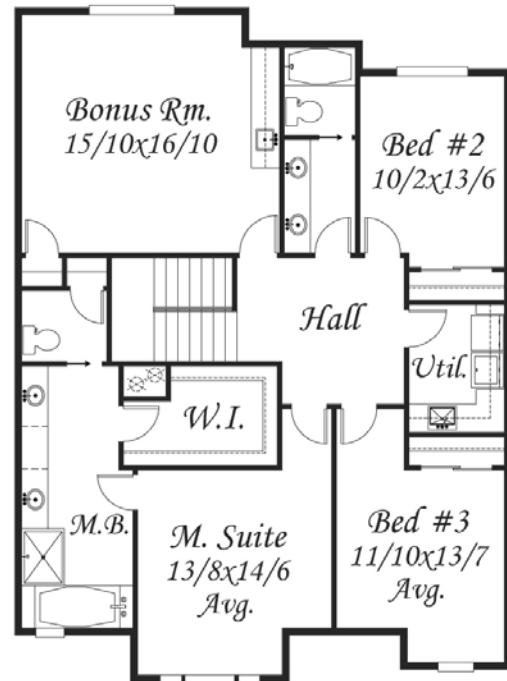

Main = 1,057
 Upper = 1,479
 Total = 2,536 Sq. Ft.

M-2536T
 35/0 wide x 49/2 deep
 2536 sq. ft.