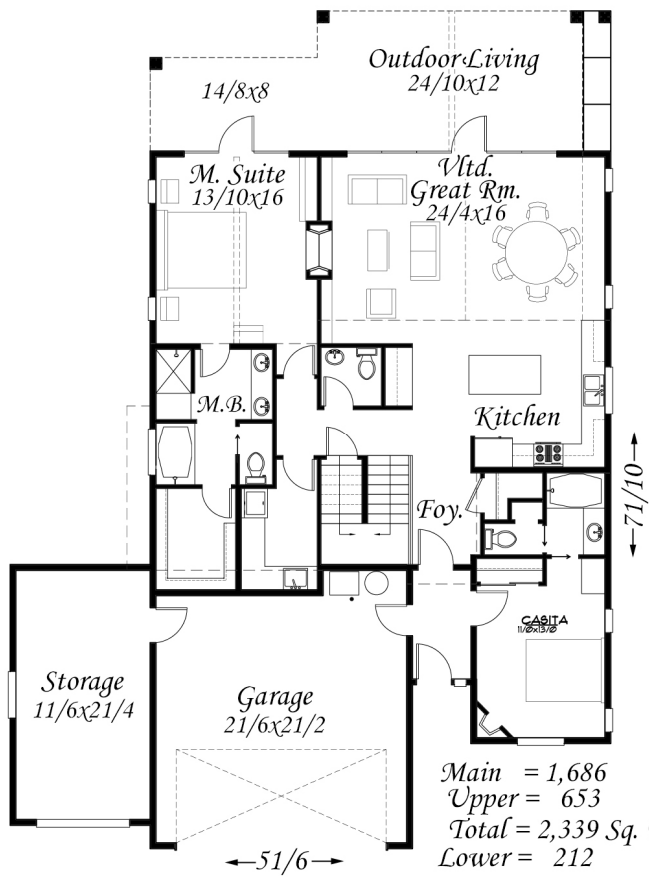

M-2339 SHK
51/6x 71/10
2165 sq. ft.

Mark Stewart Home Design

M-2339 SHK
 51/6x 71/10
 2165 sq. ft.

Main = 1,686
 Upper = 653
 Total = 2,339 Sq. Ft.
 Lower = 212

Mark Stewart Home Design