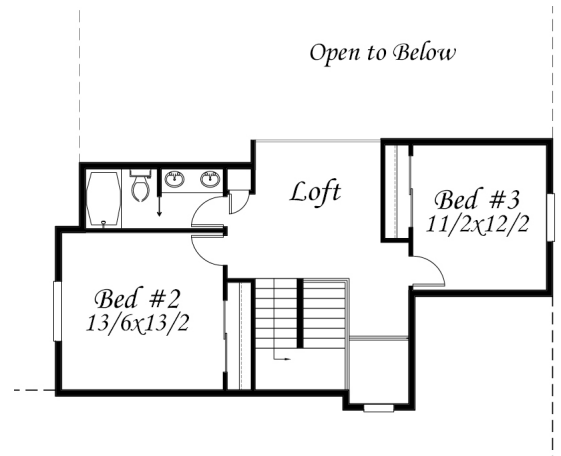

M-2339 SHK
51/6x 71/10
2165 sq. ft.

Mark Stewart Home Design

M-2339 SHK
 51/6x 71/10
 2165 sq. ft.

Main = 1,686
 Upper = 653
 Total = 2,339 Sq. Ft.
 Lower = 212

Mark Stewart Home Design