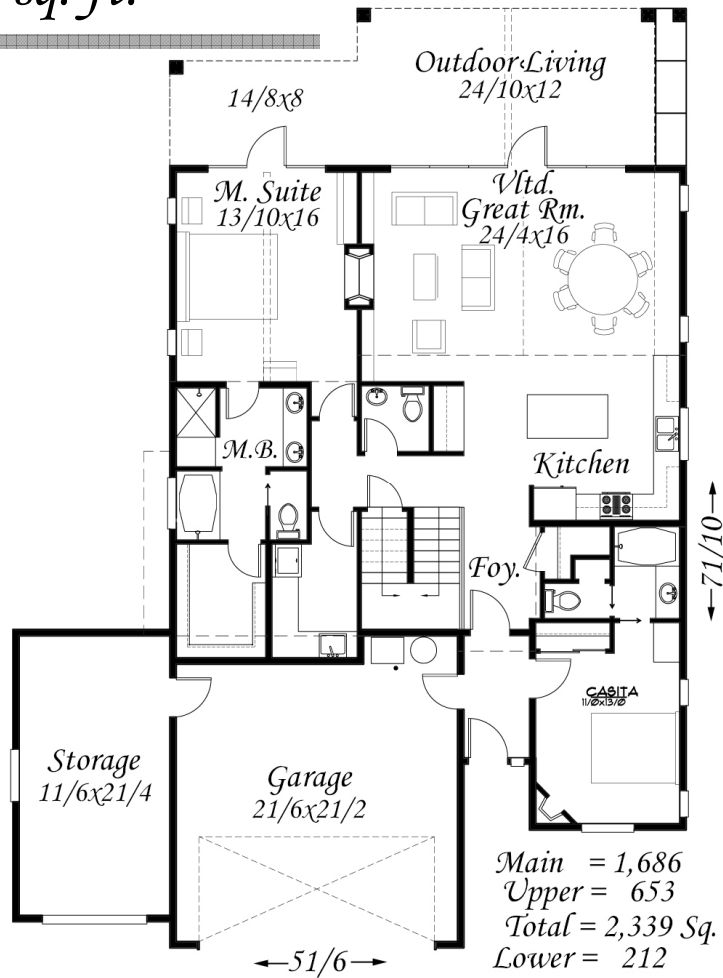

M-2339 SHK
51/6x 71/10
2165 sq. ft.

Mark Stewart Home Design

M-2339 SHK
 51/6x 71/10
 2165 sq. ft.

Main = 1,686
 Upper = 653
 Total = 2,339 Sq. Ft.
 Lower = 212

Mark Stewart Home Design