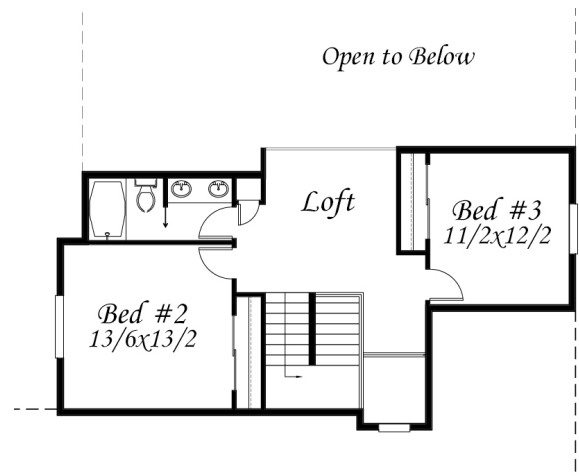

M-2339 SHK
51/6x 71/10
2165 sq. ft.

Mark Stewart Home Design

M-2339 SHK
 51/6x 71/10
 2165 sq. ft.

Main = 1,686
 Upper = 653
 Total = 2,339 Sq. Ft.
 Lower = 212

Mark Stewart Home Design