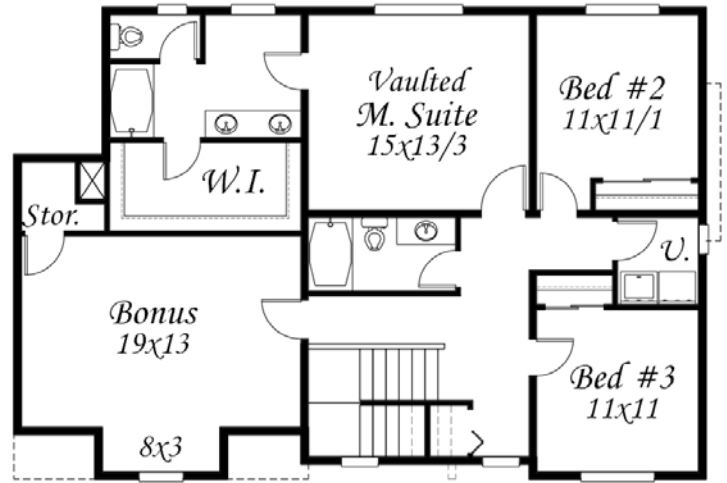

Main = 1,017
 Upper = 1,299
 Total = 2,316 Sq. Ft.

M-2316 Leg
 47/0 x 32/0
 2316 sq. ft.