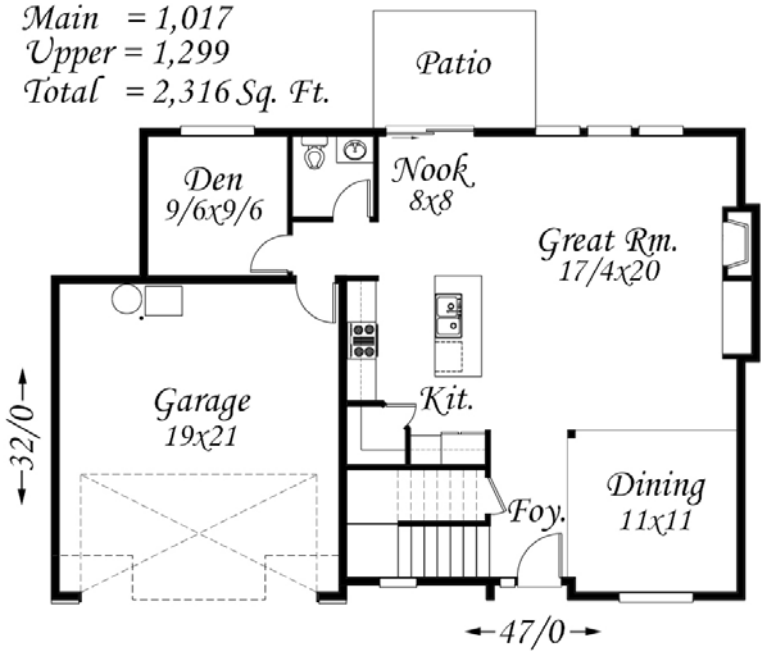

Main = 1,017
 Upper = 1,299
 Total = 2,316 Sq. Ft.

M-2316 Leg
 47/0 x 32/0
 2316 sq. ft.