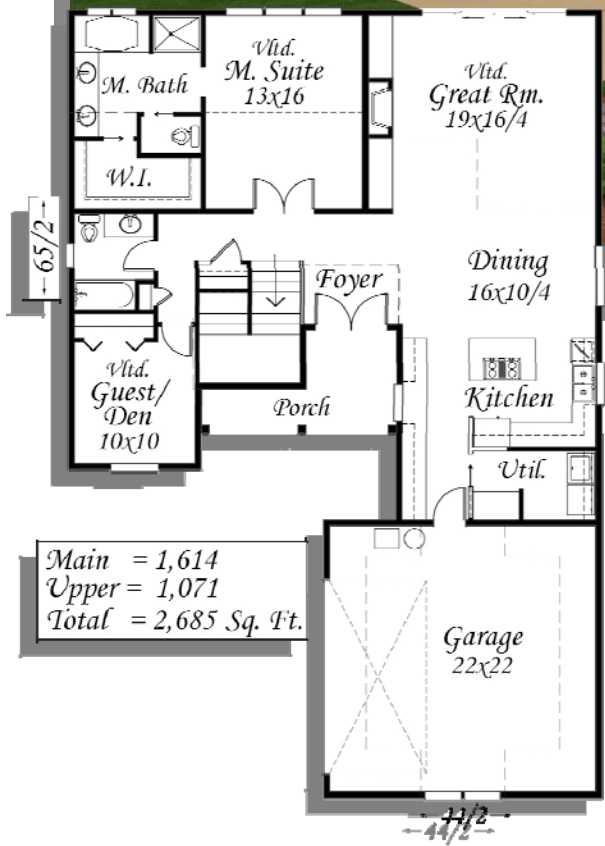

Jaydee LLC
Carlton lot 51

*Jaydee Lot 18
 Hood River*

Main = 1,614
 Upper = 1,071
 Total = 2,685 Sq. Ft.

M-2685-A
 1614 sq. ft main
 1071 sq. ft upper
 44/2 x 65/2

M-2685-A
 1614 sq. ft main
 1071 sq. ft upper
 44/2 x 65/2

M-2685-A
 1614 sq. ft main
 1071 sq. ft upper
 44/2 x 65/2