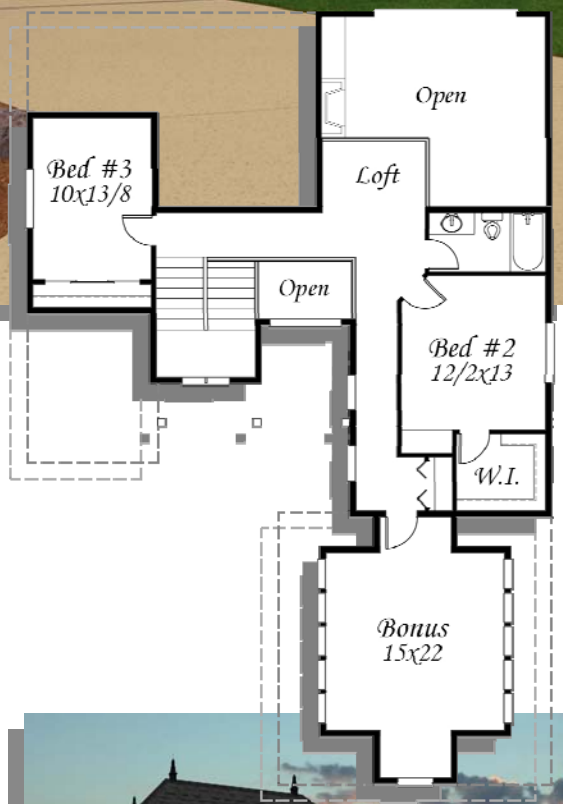

Jaydee LLC
Carlton lot 51

*Jaydee Lot 18
 Hood River*

Main = 1,614
 Upper = 1,071
 Total = 2,685 Sq. Ft.

M-2685-A
 1614 sq. ft main
 1071 sq. ft upper
 44/2 x 65/2

M-2685-A
 1614 sq. ft main
 1071 sq. ft upper
 44/2 x 65/2

M-2685-A
 1614 sq. ft main
 1071 sq. ft upper
 44/2 x 65/2