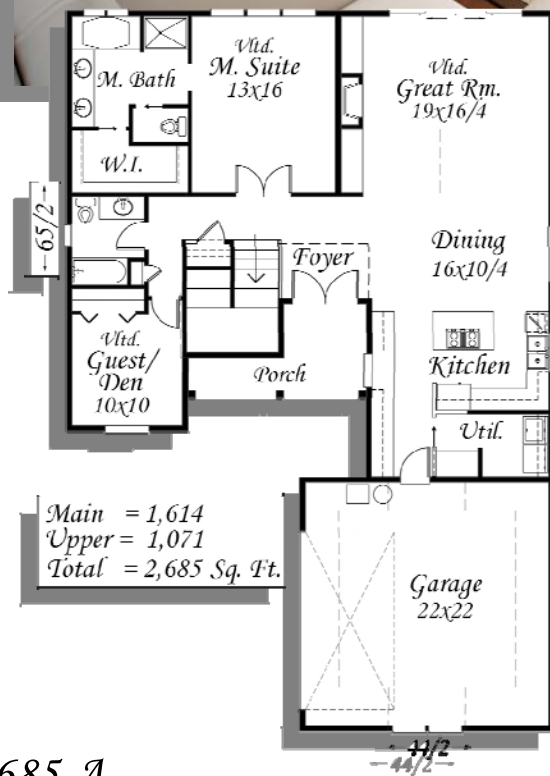

Jaydee LLC
Carlton lot 51

*Jaydee Lot 18
 Hood River*

Main = 1,614
 Upper = 1,071
 Total = 2,685 Sq. Ft.

M-2685-A
 1614 sq. ft main
 1071 sq. ft upper
 44/2 x 65/2

M-2685-A
 1614 sq. ft main
 1071 sq. ft upper
 44/2 x 65/2

M-2685-A
 1614 sq. ft main
 1071 sq. ft upper
 44/2 x 65/2