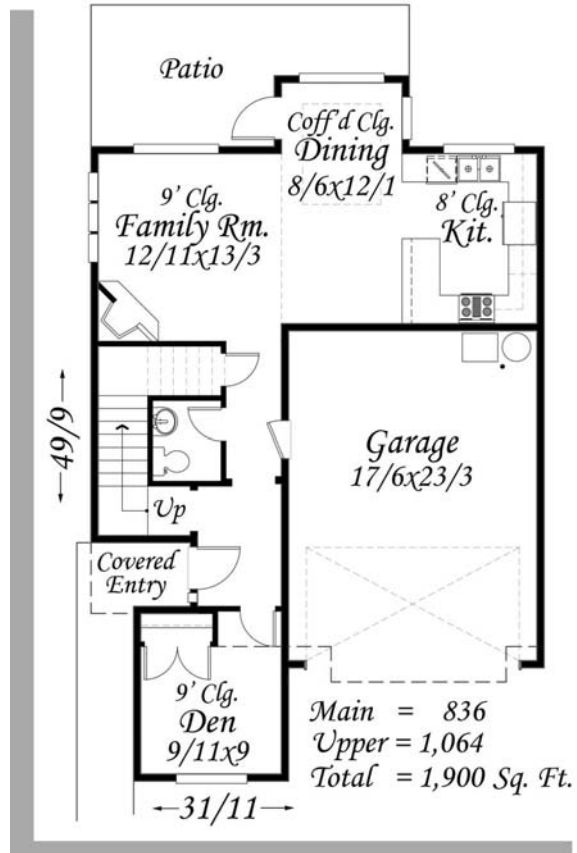

Jaydee LLC
Carlton lot 51

*Jaydee Lot 18
 Hood River*

Main = 1,614
 Upper = 1,071
 Total = 2,685 Sq. Ft.

M-2685-A
 1614 sq. ft main
 1071 sq. ft upper
 44/2 x 65/2

M-2685-A
 1614 sq. ft main
 1071 sq. ft upper
 44/2 x 65/2

M-2685-A
 1614 sq. ft main
 1071 sq. ft upper
 44/2 x 65/2