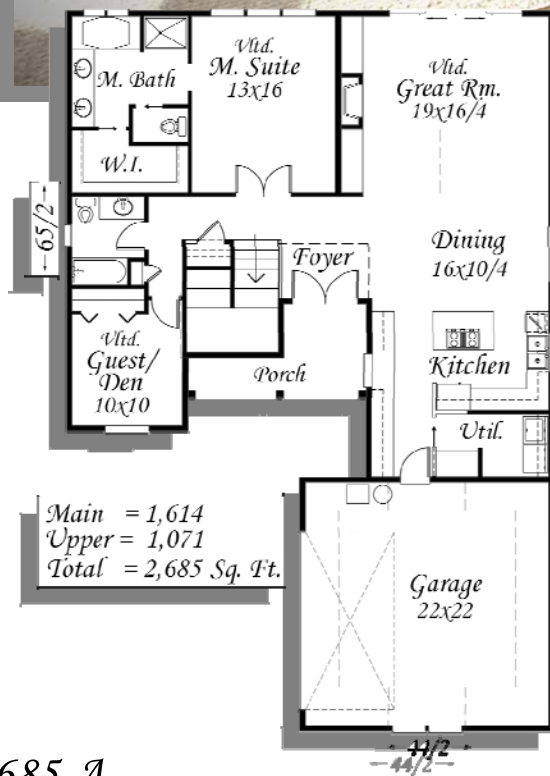

Jaydee LLC
Carlton lot 51

*Jaydee Lot 18
 Hood River*

Main = 1,614
 Upper = 1,071
 Total = 2,685 Sq. Ft.

M-2685-A
 1614 sq. ft main
 1071 sq. ft upper
 44/2 x 65/2

M-2685-A
 1614 sq. ft main
 1071 sq. ft upper
 44/2 x 65/2

M-2685-A
 1614 sq. ft main
 1071 sq. ft upper
 44/2 x 65/2