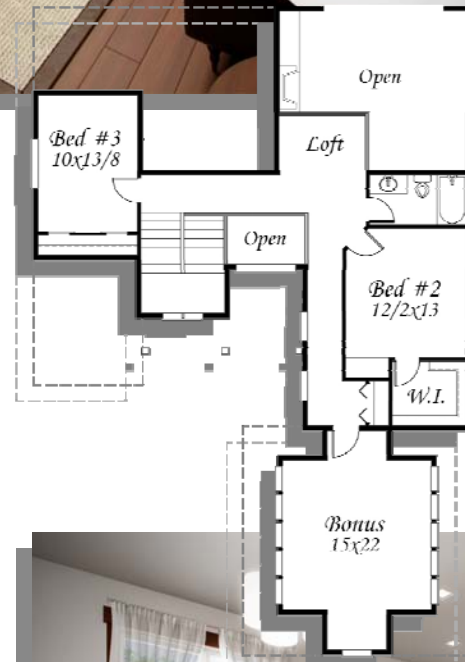

Jaydee LLC
Carlton lot 51

*Jaydee Lot 18
 Hood River*

Main = 1,614
 Upper = 1,071
 Total = 2,685 Sq. Ft.

M-2685-A
 1614 sq. ft main
 1071 sq. ft upper
 44/2 x 65/2

M-2685-A
 1614 sq. ft main
 1071 sq. ft upper
 44/2 x 65/2

M-2685-A
 1614 sq. ft main
 1071 sq. ft upper
 44/2 x 65/2