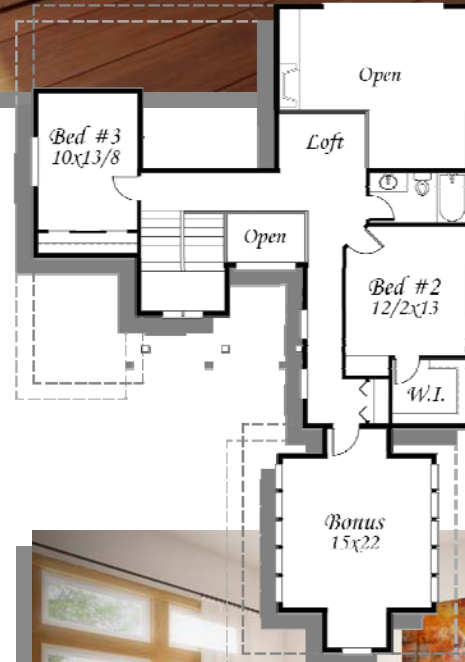

Jaydee LLC
Carlton lot 51

*Jaydee Lot 18
 Hood River*

Main = 1,614
 Upper = 1,071
 Total = 2,685 Sq. Ft.

M-2685-A
 1614 sq. ft main
 1071 sq. ft upper
 44/2 x 65/2

M-2685-A
 1614 sq. ft main
 1071 sq. ft upper
 44/2 x 65/2

M-2685-A
 1614 sq. ft main
 1071 sq. ft upper
 44/2 x 65/2