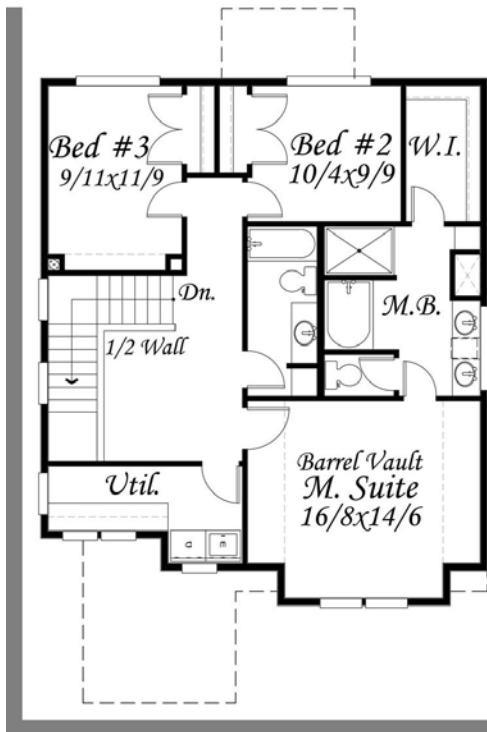

Jaydee LLC
Carlton lot 51

*Jaydee Lot 18
 Hood River*

Main = 1,614
 Upper = 1,071
 Total = 2,685 Sq. Ft.

M-2685-A
 1614 sq. ft main
 1071 sq. ft upper
 44/2 x 65/2

M-2685-A
 1614 sq. ft main
 1071 sq. ft upper
 44/2 x 65/2

M-2685-A
 1614 sq. ft main
 1071 sq. ft upper
 44/2 x 65/2