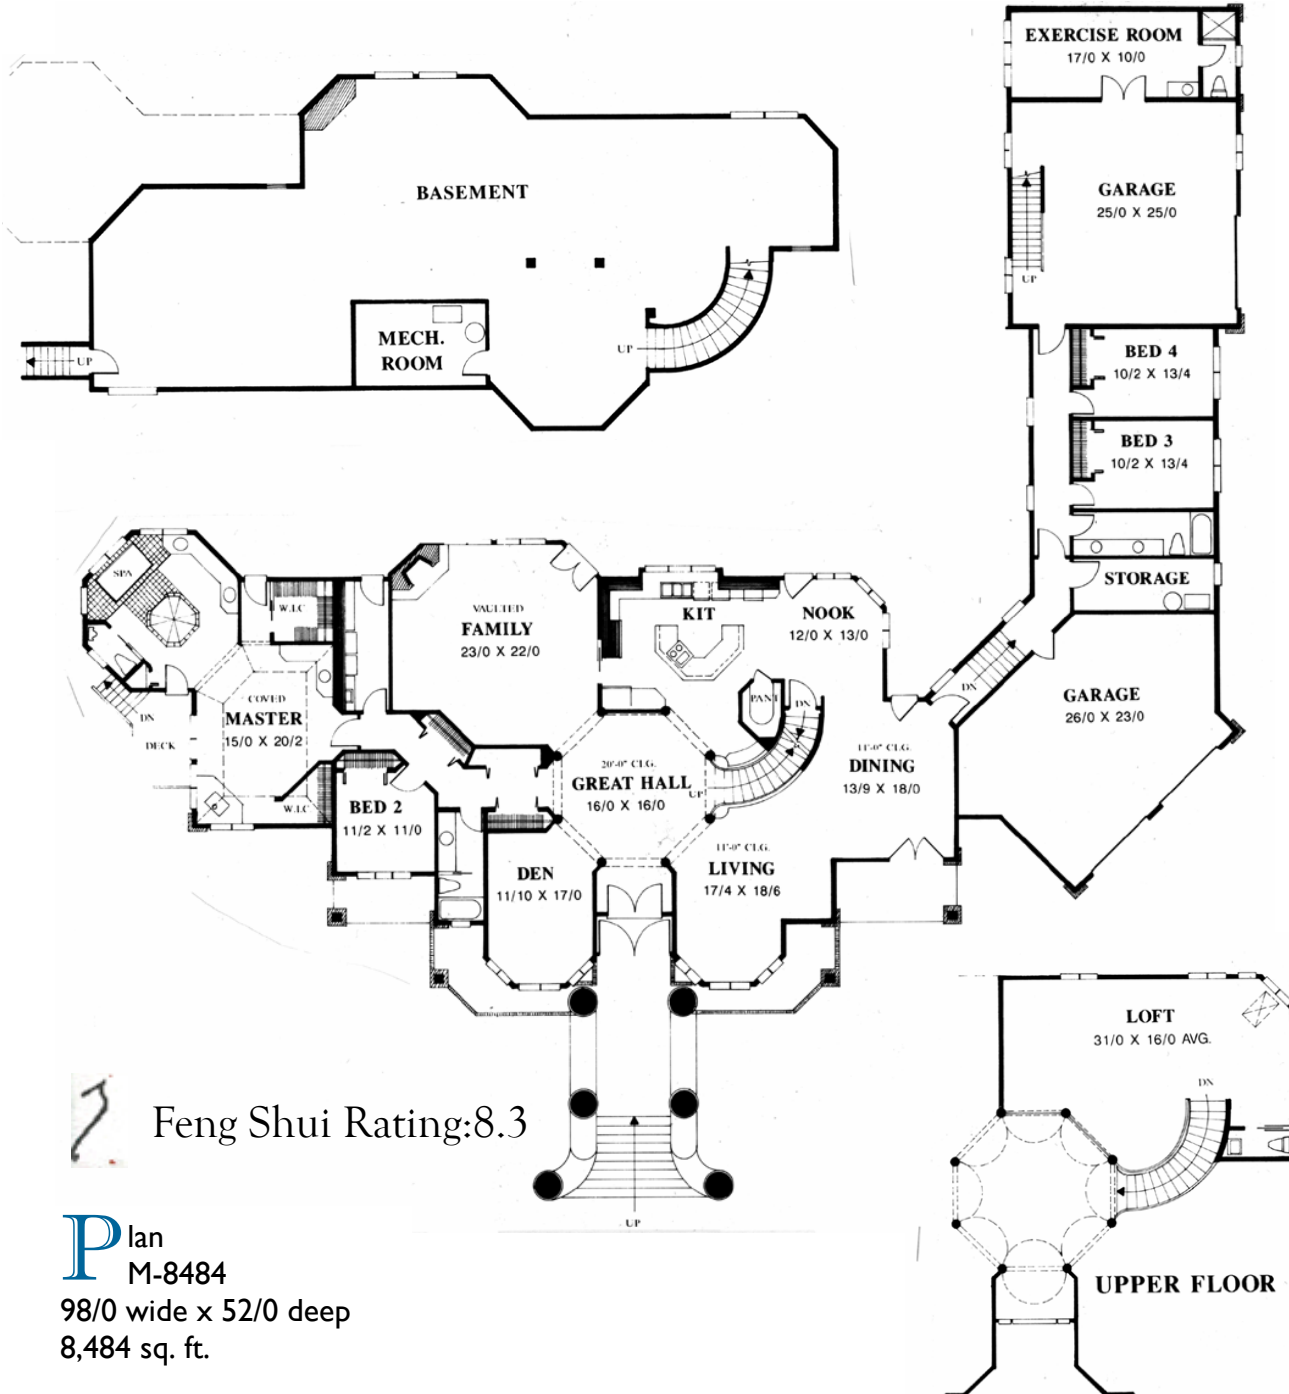

Plan M-8484

Feng Shui Rating: 8.3

**P**lan M-8484  
98/0 wide x 52/0 deep  
8,484 sq. ft.