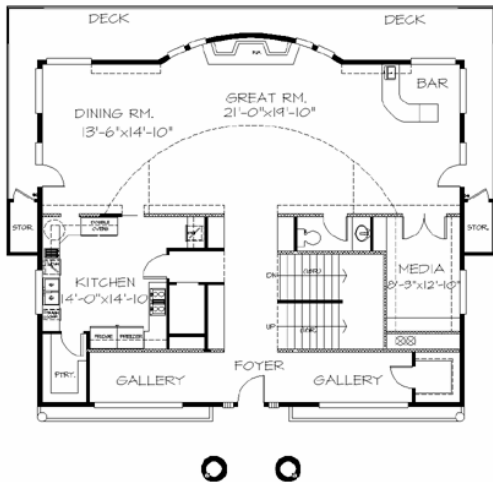

Plan  
M-4852

REAR

FRONT

Plan  
M-4852

62/0 wide x 43/0 deep  
4,852 sq. ft.

Feng Shui Rating: 7.9