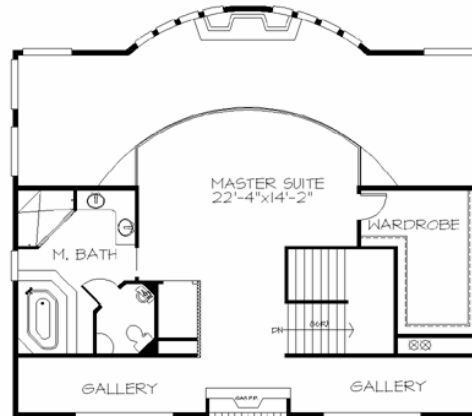

Plan  
M-4852

REAR

FRONT

Plan  
M-4852

62/0 wide x 43/0 deep  
4,852 sq. ft.

Feng Shui Rating: 7.9