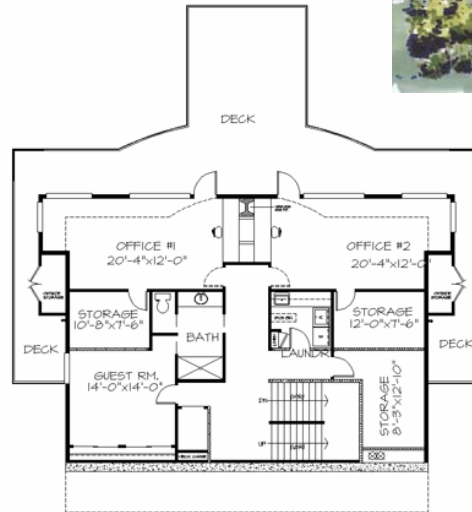

Plan  
M-4852

REAR

FRONT

Plan  
M-4852

62/0 wide x 43/0 deep  
4,852 sq. ft.

Feng Shui Rating: 7.9