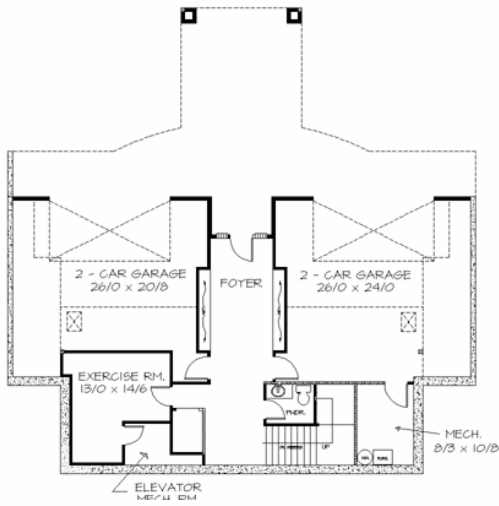

Plan  
M-4852

REAR

FRONT

Plan  
M-4852

62/0 wide x 43/0 deep  
4,852 sq. ft.

Feng Shui Rating: 7.9