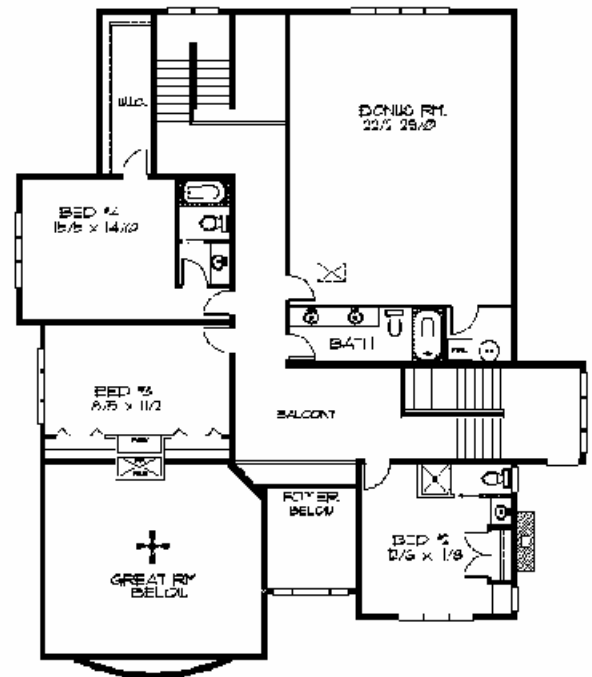

Plan
M-4639

Plan
M-4639
126/0 wide x
79/0 deep
4,639 sq. ft.