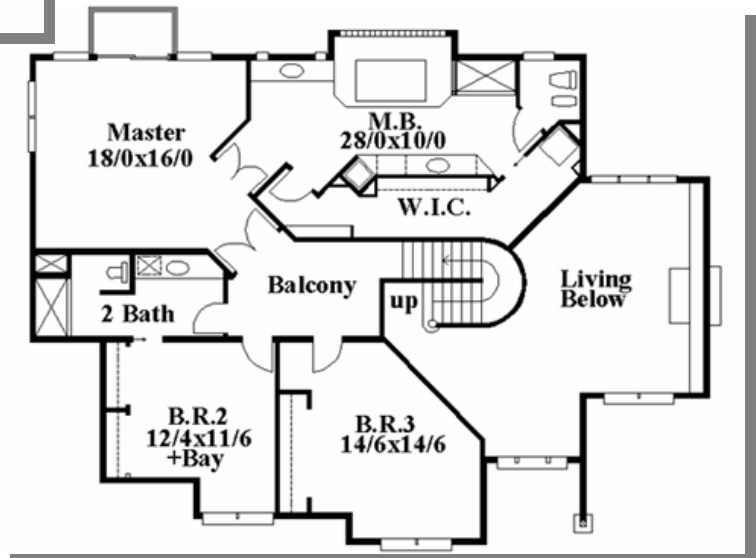

Plan
MSAP-4350

Feng Shui Rating:8.5

Plan
MSAP-4350
71/5 wide x 69/5 deep
4,350 sq. ft.