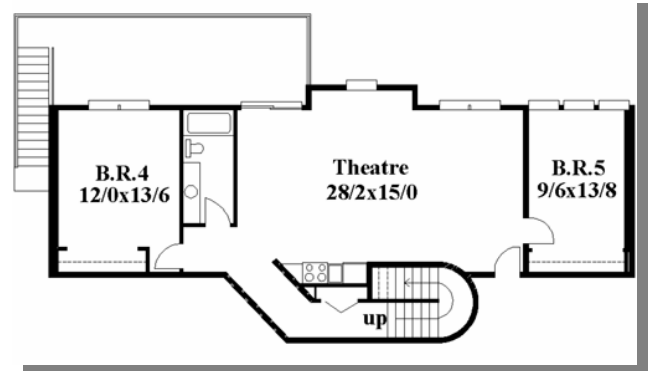

Plan
MSAP-4350

Feng Shui Rating:8.5

Plan
MSAP-4350
71/5 wide x 69/5 deep
4,350 sq. ft.