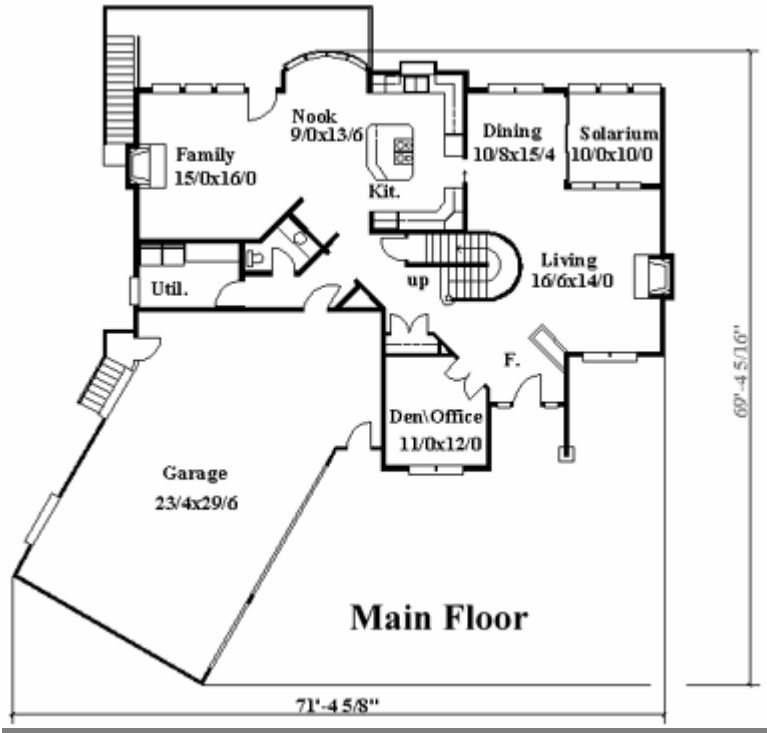

Plan
MSAP-4350

Feng Shui Rating:8.5

Plan
MSAP-4350
71/5 wide x 69/5 deep
4,350 sq. ft.