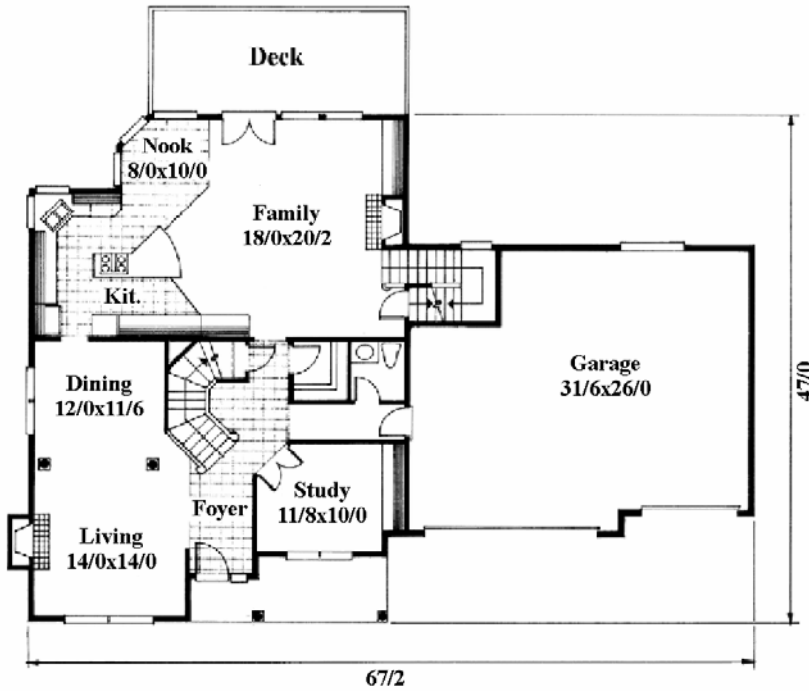

Plan
MASH-2764

Plan
MASH-2764

67/2 wide x 47/0 deep
3,915 sq. ft.

"This plan has been called "The Perfect House" by realtors, builders and homeowners alike!!! It is by far our most popular basic design and sells on a regular basis to builders and homeowners across the country. We have numerous floor plan and elevation options available. Too numerous to list here, please call for details."