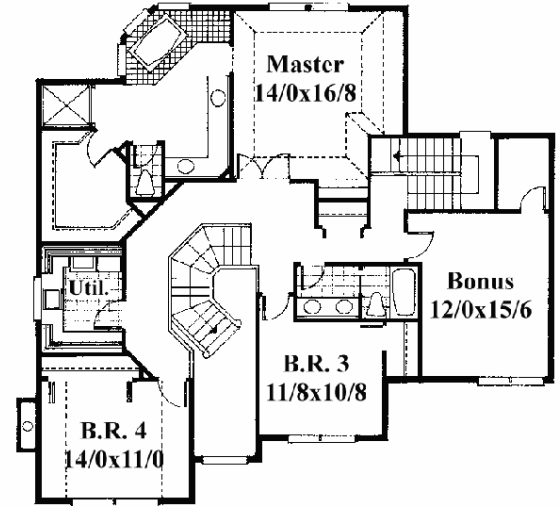

Plan
MASH-2764

Plan
MASH-2764

67/2 wide x 47/0 deep
3,915 sq. ft.

"This plan has been called "The Perfect House" by realtors, builders and homeowners alike!!! It is by far our most popular basic design and sells on a regular basis to builders and homeowners across the country. We have numerous floor plan and elevation options available. Too numerous to list here, please call for details."