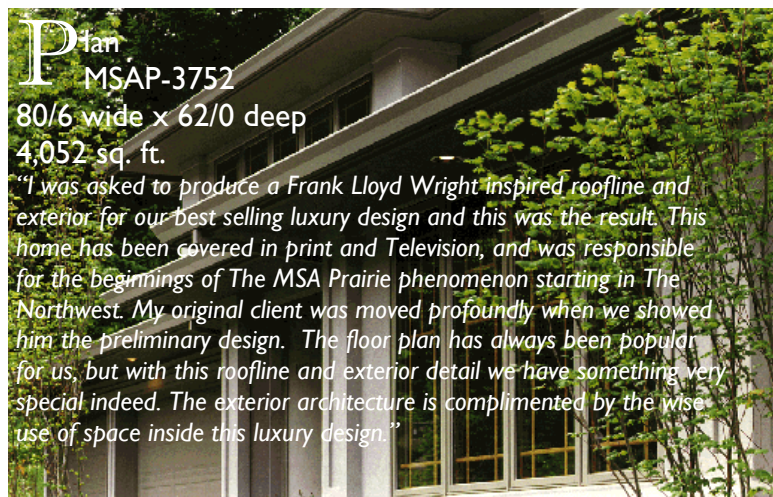

Feng Shui Rating: 9.2

Plan  
MSAP-3752  
80/6 wide x 62/0 deep  
4,052 sq. ft.

"I was asked to produce a Frank Lloyd Wright inspired roofline and exterior for our best selling luxury design and this was the result. This home has been covered in print and Television, and was responsible for the beginnings of The MSA Prairie phenomenon starting in The Northwest. My original client was moved profoundly when we showed him the preliminary design. The floor plan has always been popular for us, but with this roofline and exterior detail we have something very special indeed. The exterior architecture is complimented by the wise use of space inside this luxury design."