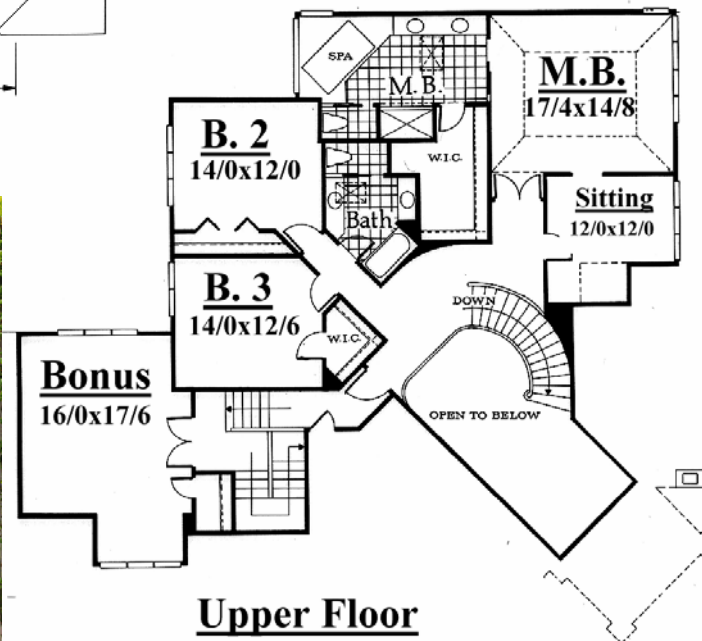

Feng Shui Rating: 9.2

Plan  
MSAP-3752  
80/6 wide x 62/0 deep  
4,052 sq. ft.

"I was asked to produce a Frank Lloyd Wright inspired roofline and exterior for our best selling luxury design and this was the result. This home has been covered in print and Television, and was responsible for the beginnings of The MSA Prairie phenomenon starting in The Northwest. My original client was moved profoundly when we showed him the preliminary design. The floor plan has always been popular for us, but with this roofline and exterior detail we have something very special indeed. The exterior architecture is complimented by the wise use of space inside this luxury design."