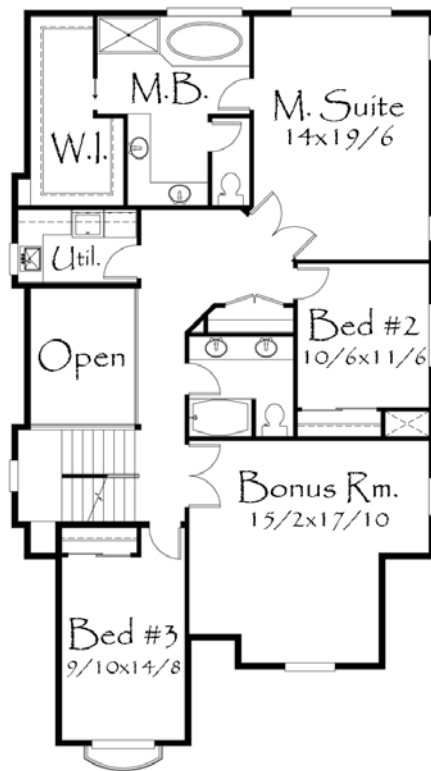

M-2968KG  
 34/10 wide x 58/6 deep  
 2,968 Sq. Ft.  
 745 Loft Sq. Ft.

Main = 1,310  
 Upper = 1,658  
 Loft = 745  
 Total = 3,713 Sq. Ft.