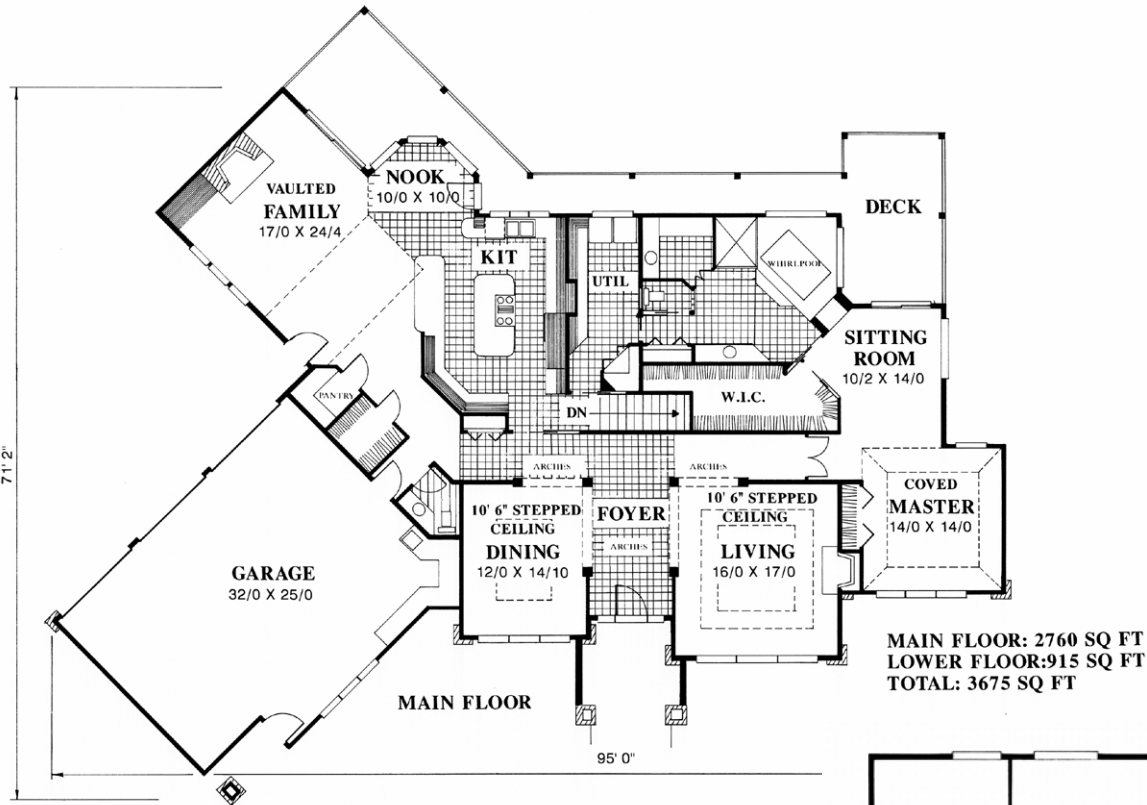

Plan MSAP-3675

Plan MSAP-3675
95/0 wide x 71/2 deep
3,675 sq. ft.