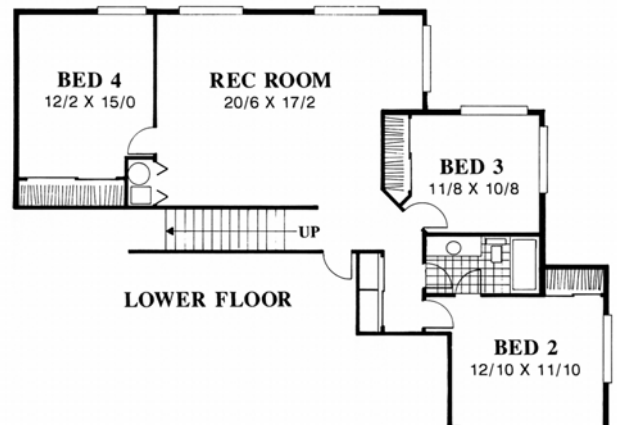

Plan MSAP-3675

Plan MSAP-3675
95/0 wide x 71/2 deep
3,675 sq. ft.