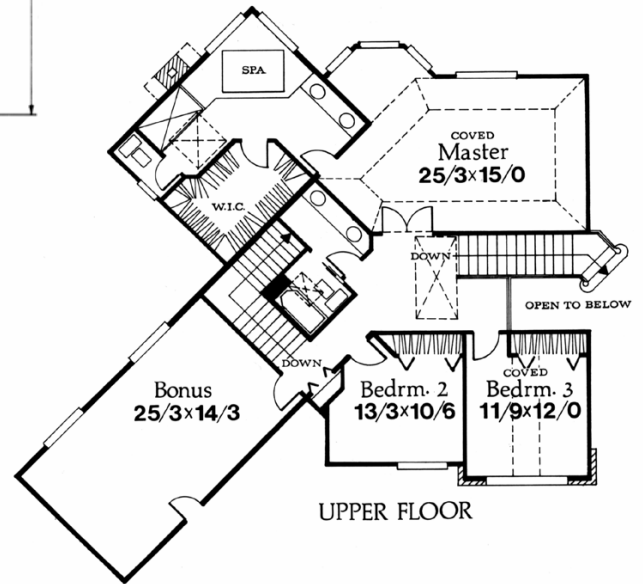

Plan M-3646

Plan M-3646
85/6 wide x 68/8 deep
3,646 sq. ft.