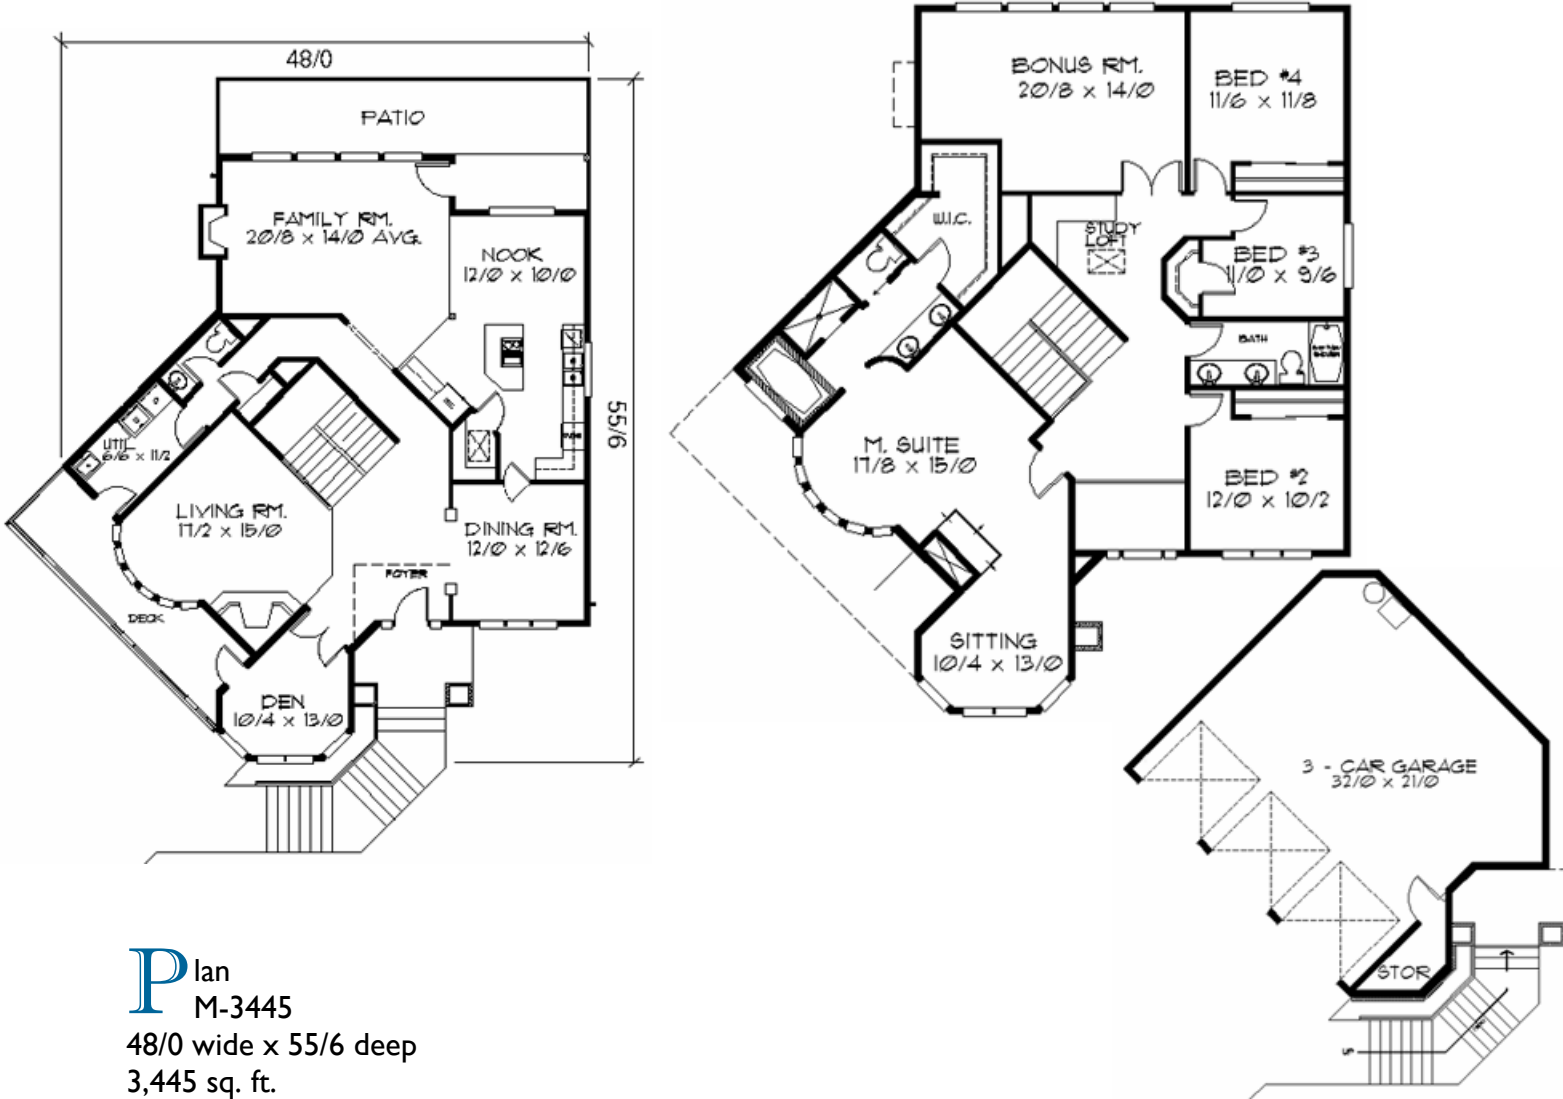

Plan
M-3445

Plan
M-3445
48/0 wide x 55/6 deep
3,445 sq. ft.