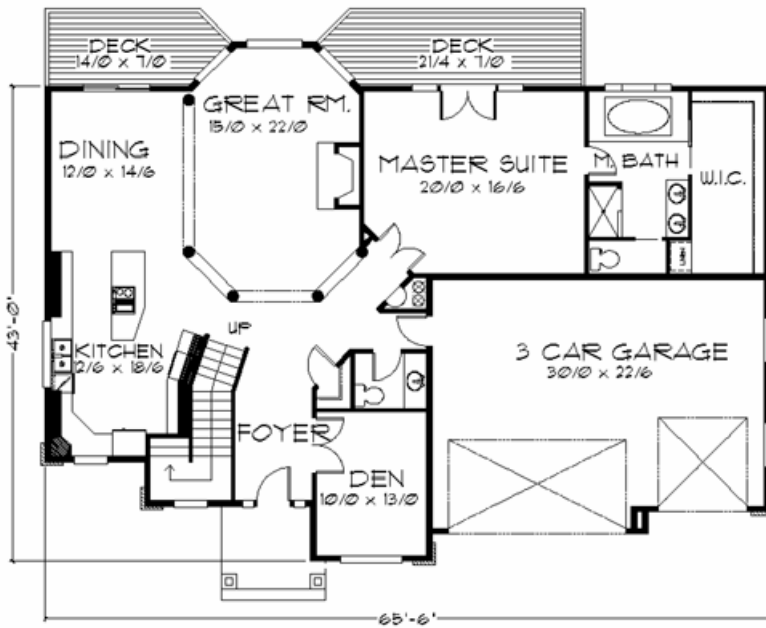

Plan
M-3375

Plan
M-3375
68/0 wide x 42/0 deep
3,375 sq. ft.