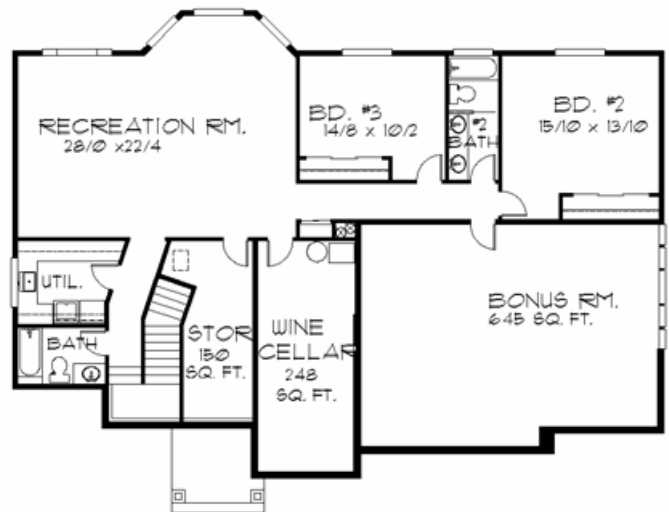

Plan
M-3375

Plan
M-3375
68/0 wide x 42/0 deep
3,375 sq. ft.