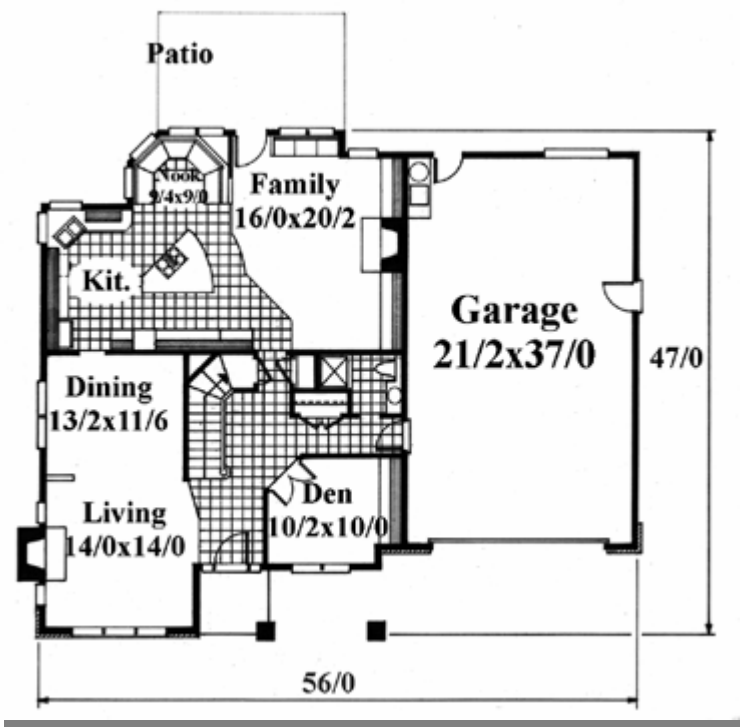

Plan
M-3224

Plan
M-3224
56/0 wide x 47/0 deep
3,224 sq. ft.