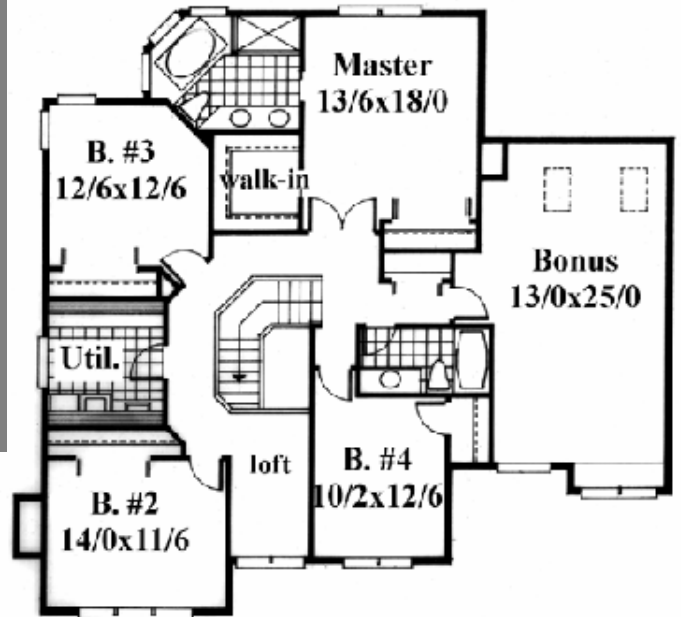

Plan
M-3224

Plan
M-3224
56/0 wide x 47/0 deep
3,224 sq. ft.