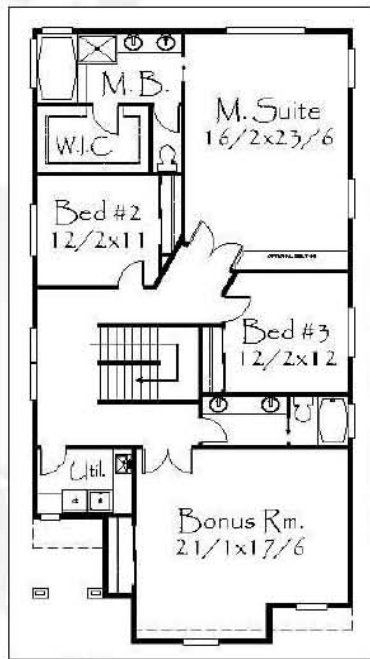

Skyview

Mark Stewart Home Design
copyright 2005

M-3121
3121 sq. ft.
32/0 x 60/0