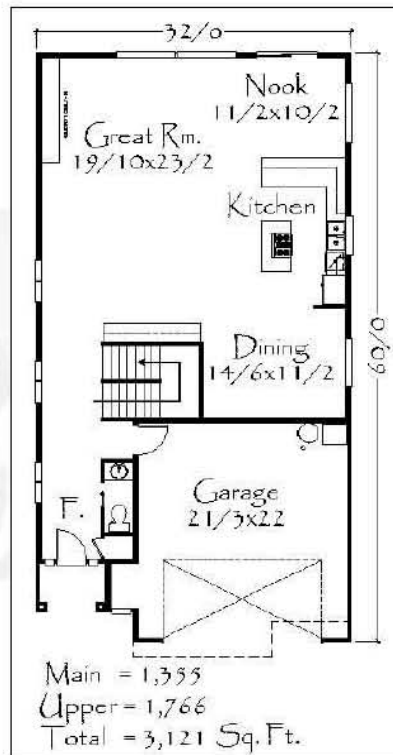

Skyview

Mark Stewart Home Design
copyright 2005

M-3121
3121 sq. ft.
32/0 x 60/0