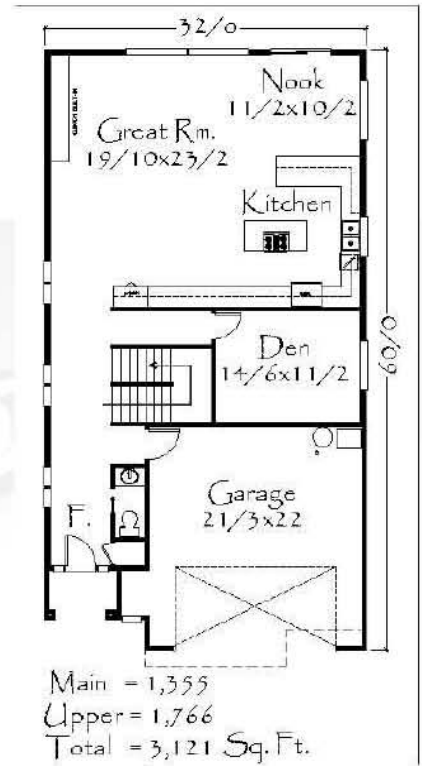

Skyview

Mark Stewart Home Design
copyright 2005

M-3121
3121 sq. ft.
32/0 x 60/0