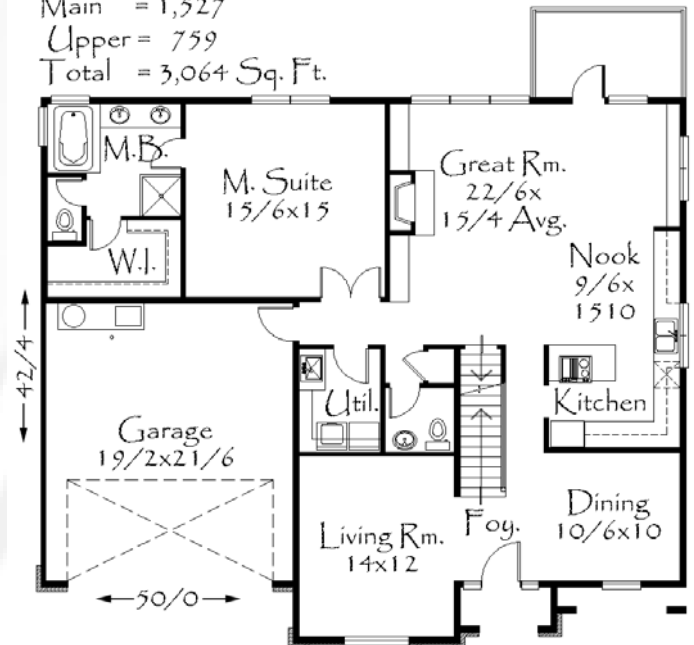

Lower = 778
 Main = 1,527
 Upper = 759
 Total = 3,064 Sq. Ft.

M-3064JDR
 50/0 wide x 42/4 deep
 3064 sq. ft.