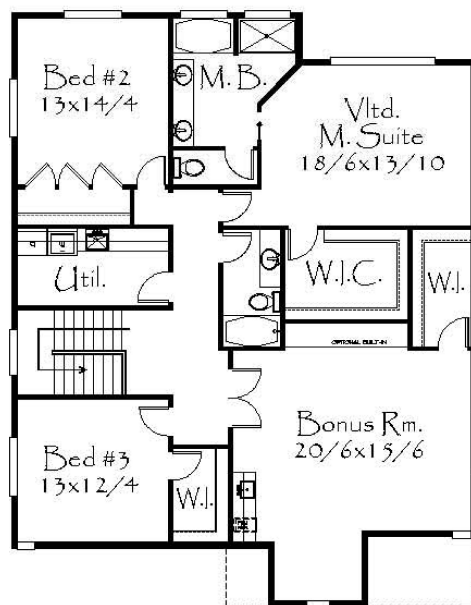

# Forest View

Mark Stewart Home Design  
copyright 2005

M-3060  
3060 sq. ft.  
40/0 x 51/0