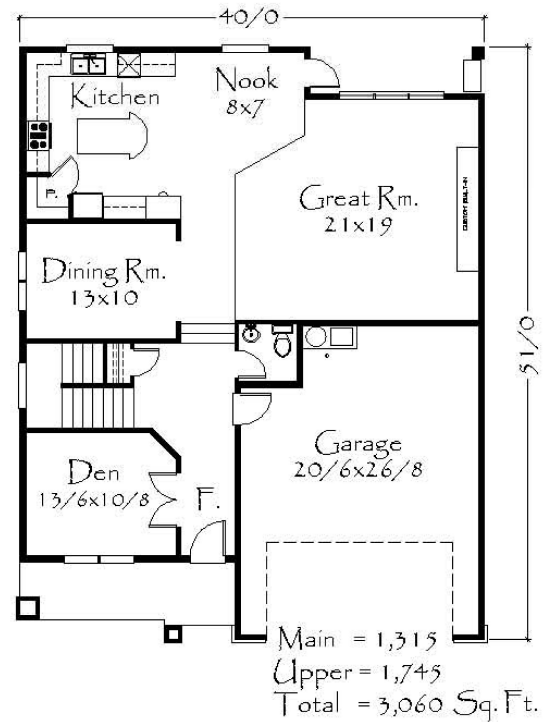

# Forest View

Mark Stewart Home Design  
copyright 2005

M-3060  
3060 sq. ft.  
40/0 x 51/0