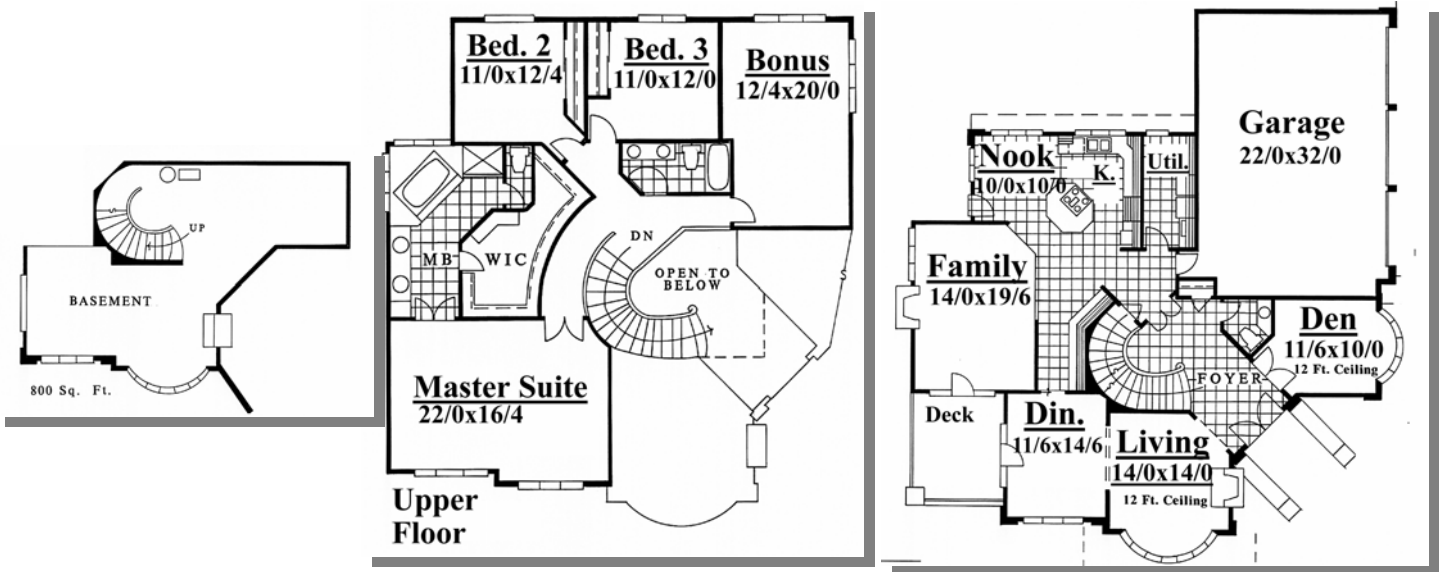

Plan  
MSAP-3050

Feng Shui Rating: 8.7

**P**lan  
MSAP-3050  
58/0 wide x 66/0 deep  
3,050 sq. ft.

*"Here is one our all-time best home designs. Stunning presence and scale greet you with this MSA Prairie luxury home. The exterior has it all. The floor plan has it all. And it fits on a flat or sloping lot (with or without the basement plan.) We also have this design at just over 2600 square feet."*