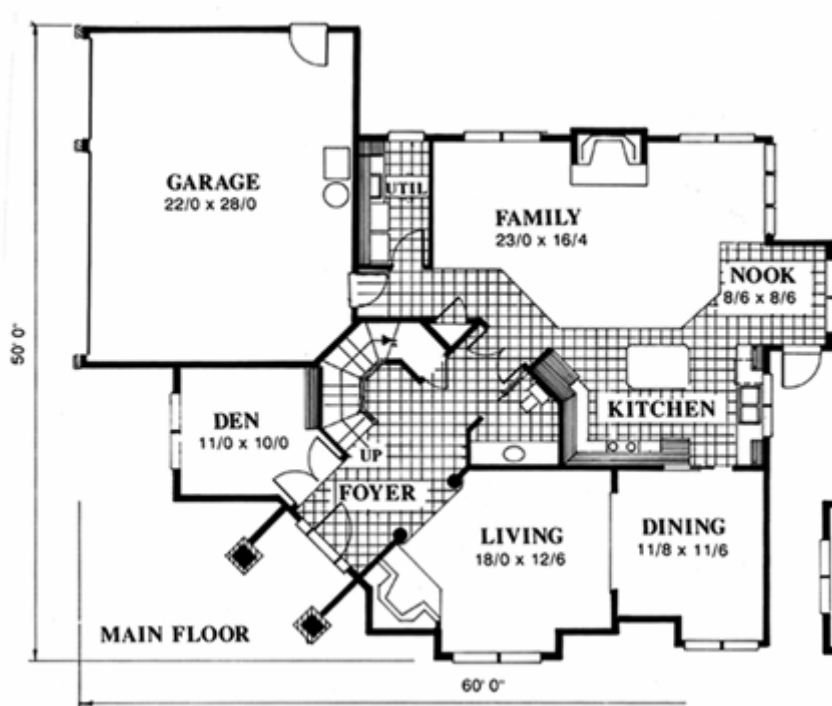

Plan
M-2872

Plan
M-2872

60'0" wide x 50'0" deep
2,872 sq. ft.

"A truly stunning corner lot home, this design features 4 large bedrooms, a three car garage and one of the biggest family rooms you will find in a home of less than 2900 sq. feet. A truly dramatic home that also offers your family very practical usefulness. This plan has been a popular solution to corner lots as well as larger rectangular lots. The look says it all..."