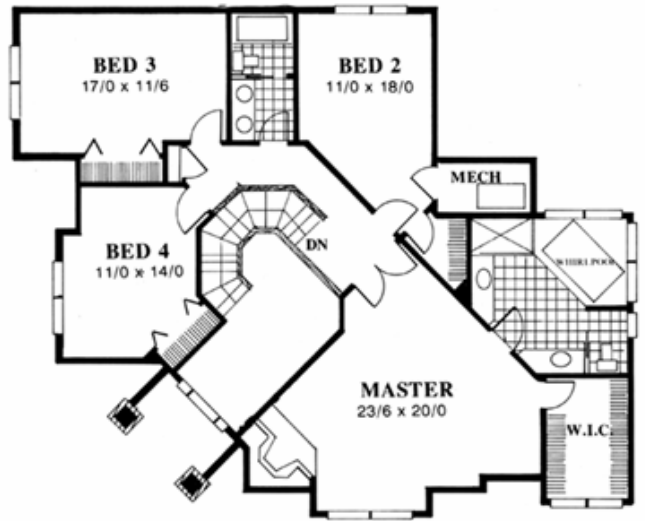

Plan
M-2872

Plan
M-2872

60'0" wide x 50'0" deep
2,872 sq. ft.

"A truly stunning corner lot home, this design features 4 large bedrooms, a three car garage and one of the biggest family rooms you will find in a home of less than 2900 sq. feet. A truly dramatic home that also offers your family very practical usefulness. This plan has been a popular solution to corner lots as well as larger rectangular lots. The look says it all..."