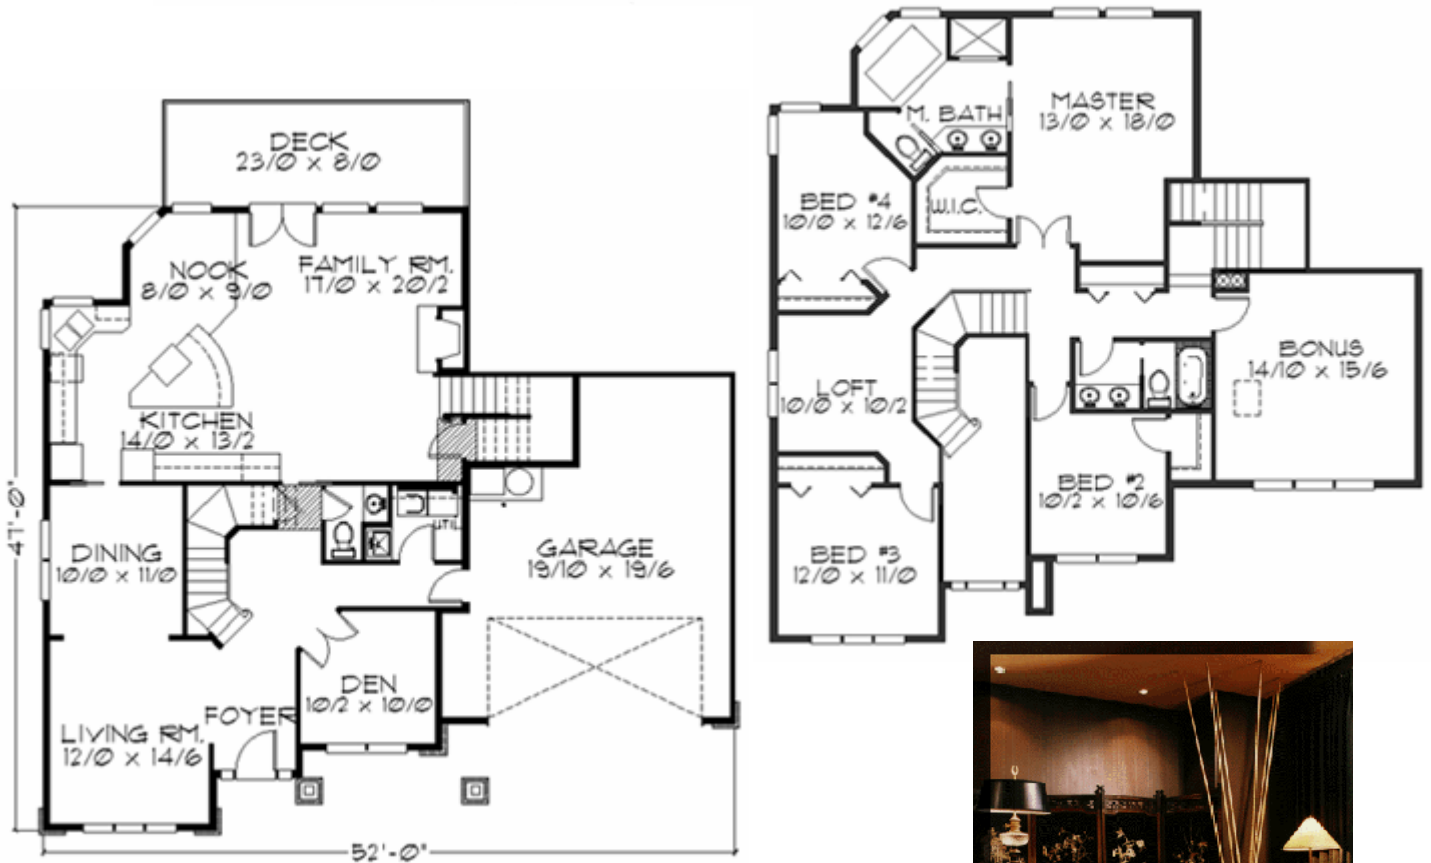

Plan
MSAP-2832

Plan
MSAP-2832
52/0 wide x 47/0
deep