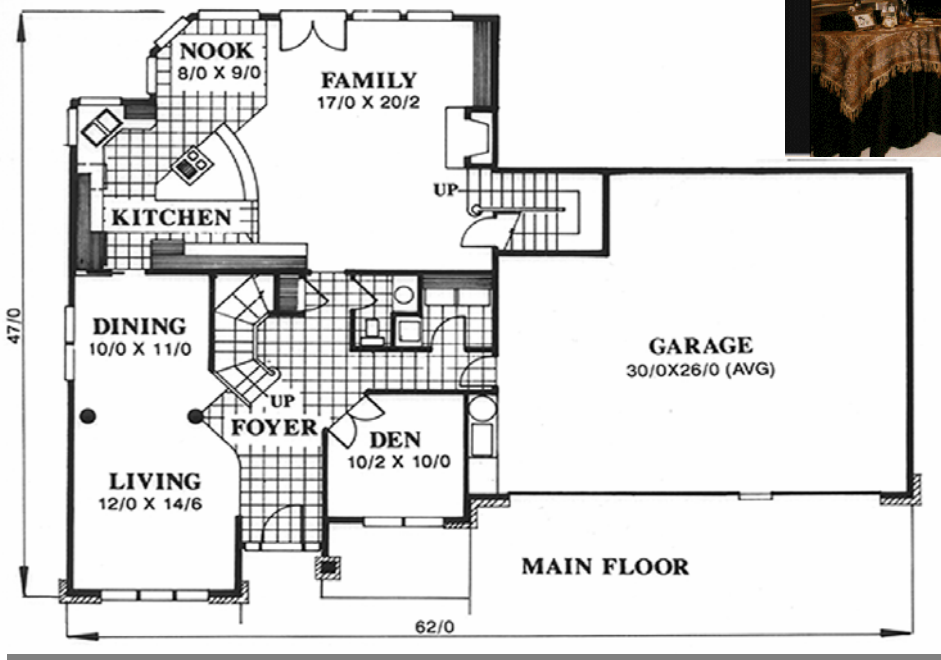

Plan  
MSAP-2764

Feng Shui Rating: 7.4

**P**lan  
MSAP-2764  
62/0 wide x 47/0 deep  
2,764 sq. ft.

"Four car garage. Four bedrooms. A Frank Lloyd Wright inspired home with an award winning floor plan."