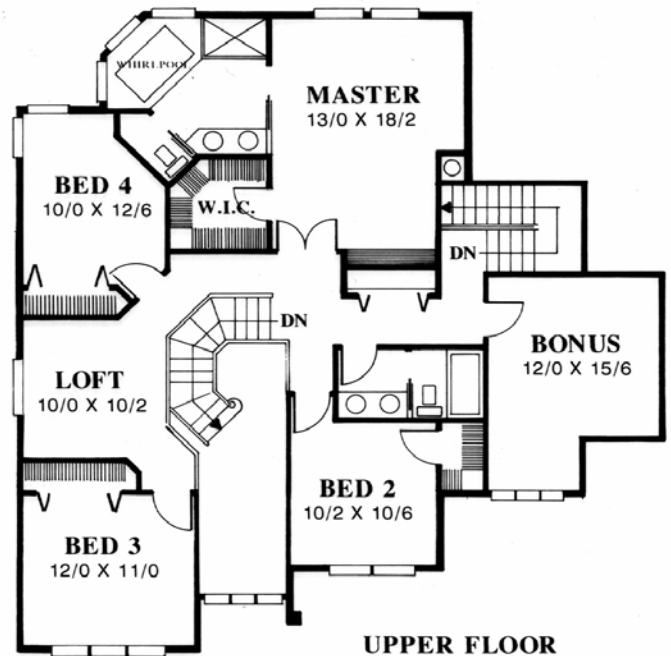

Plan
MASH-2564

Plan
MASH-2564
52/0 wide x 47/0 deep
2736 sq. ft.

"Four car garage. Four bedrooms. A classic East Coast Shingle home. Shown above with optional three car garage."

Feng Shui Rating: 7.1