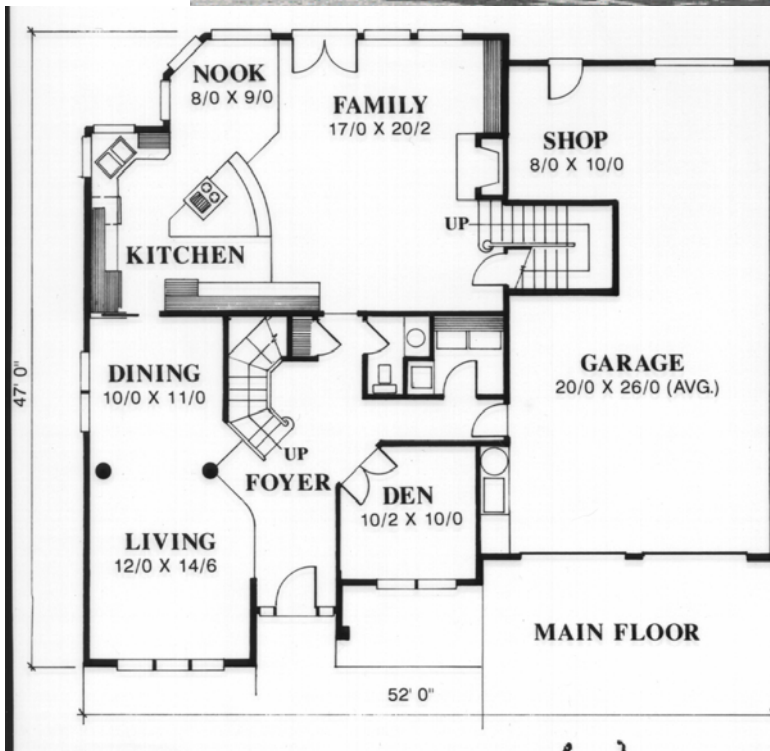

Plan
MASH-2564

Plan
MASH-2564
52/0 wide x 47/0 deep
2736 sq. ft.

"Four car garage. Four bedrooms. A classic East Coast Shingle home. Shown above with optional three car garage."

Feng Shui Rating: 7.1