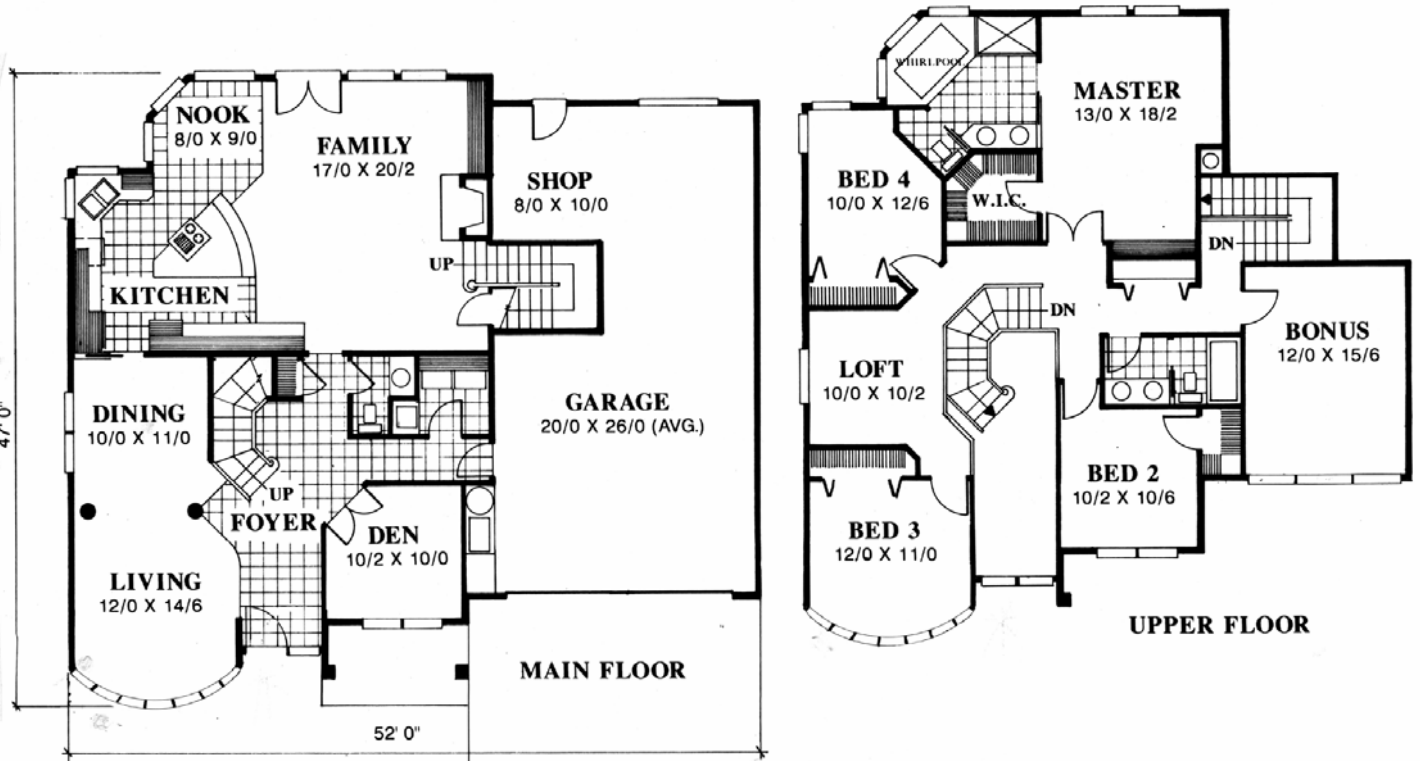

Plan
MASH-2764A

Plan
MASH-2764A
52/0 wide x 47/0 deep
2736 sq. ft.

Feng Shui Rating: 8.0