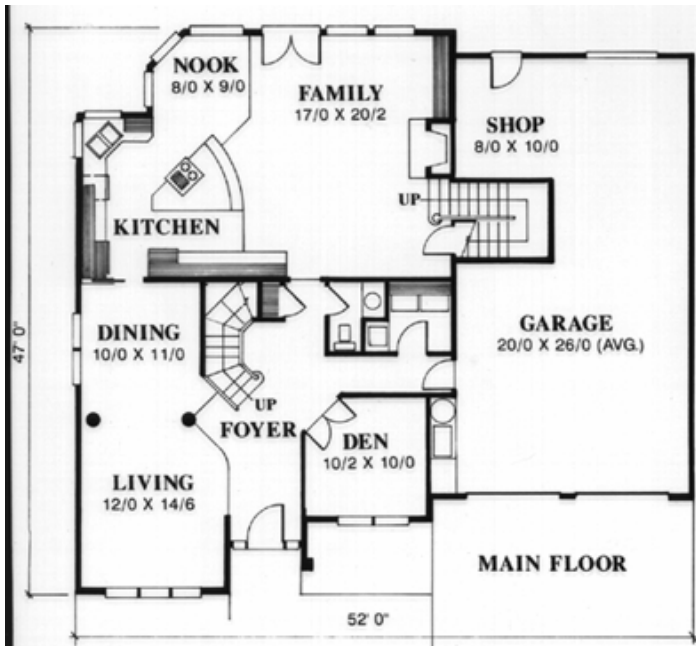

Plan
M-2564A

Plan
M-2564A
52/0 wide x 47/0 deep
2,736 sq. ft.

"Four car garage. Four bedrooms. A classic French country with everything you have ever dreamed of."

Feng Shui Rating:8.2