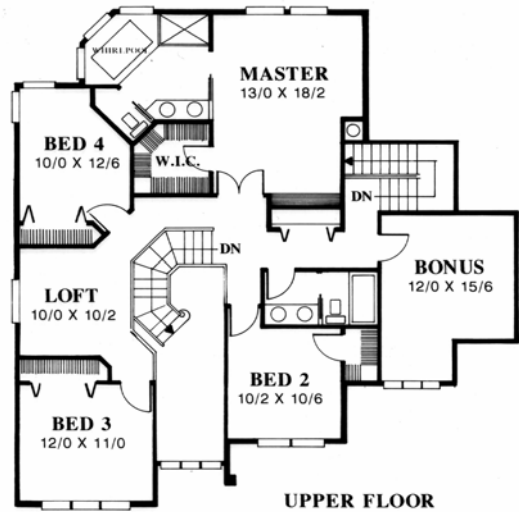

Plan
M-2564A

Plan
M-2564A
52/0 wide x 47/0 deep
2,736 sq. ft.

"Four car garage. Four bedrooms. A classic French country with everything you have ever dreamed of."

Feng Shui Rating:8.2