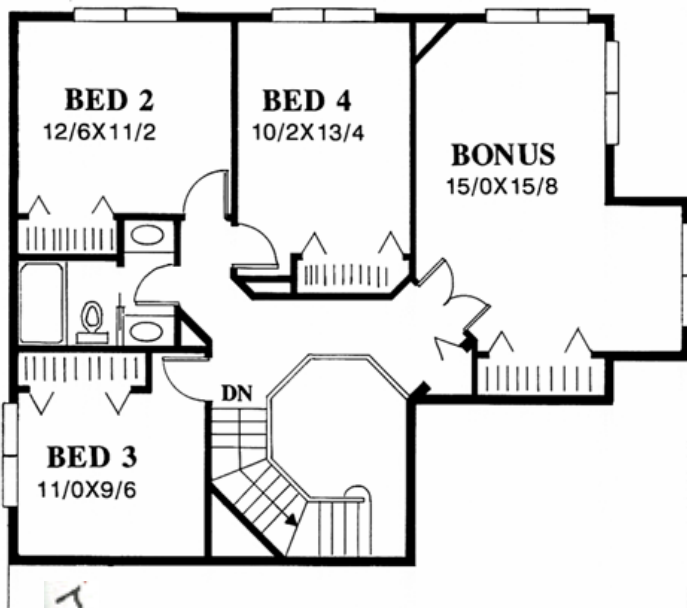

Plan MSAP-2733

Feng Shui Rating: 8.1

Plan MSAP-2733
40/0 wide x 59/6 deep
2,733 sq. ft.

"A whole lot of house on a narrow lot, with this handsome face is hard to beat. This design comes with an optional three car garage. Look closely at the clever floor plan and you may find the home of your dreams before you."