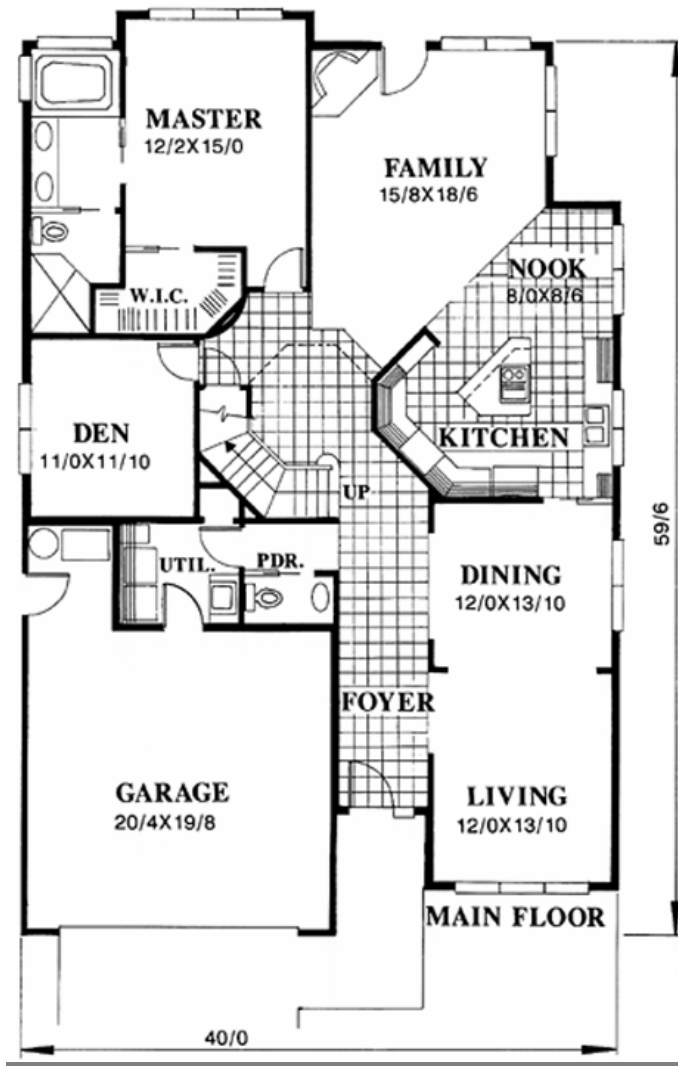

Plan MSAP-2733

Feng Shui Rating: 8.1

Plan MSAP-2733
40/0 wide x 59/6 deep
2,733 sq. ft.

"A whole lot of house on a narrow lot, with this handsome face is hard to beat. This design comes with an optional three car garage. Look closely at the clever floor plan and you may find the home of your dreams before you."