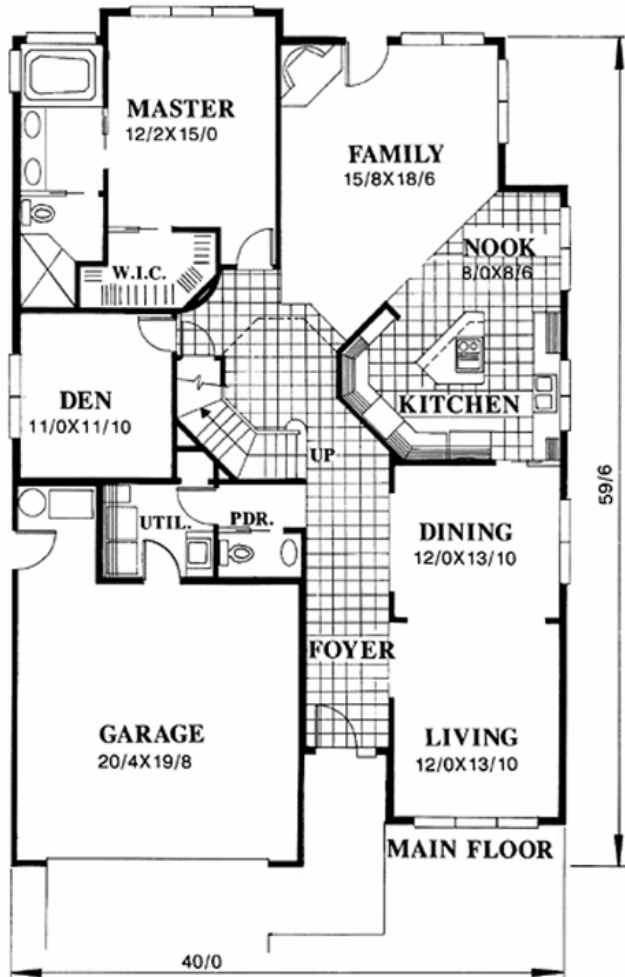

Plan
M-2733

Feng Shui Rating:8.0

Plan
M-2733
40/0 wide x 59/6 deep
2,733 sq. ft.