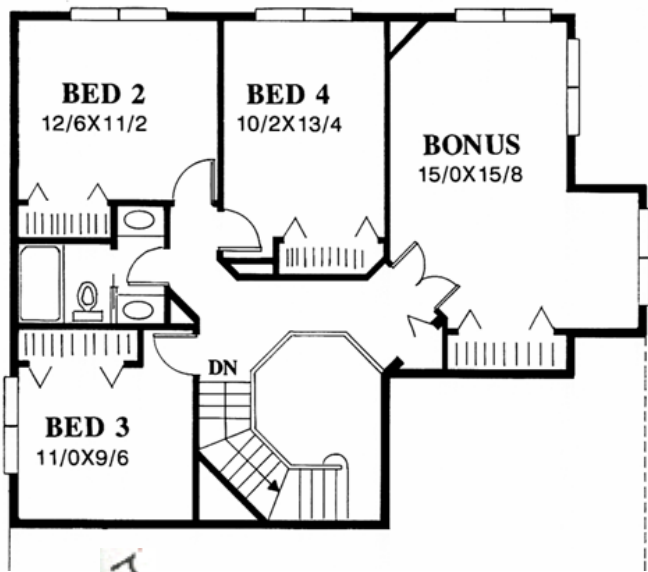

Plan
M-2733

Feng Shui Rating:8.0

Plan
M-2733
40/0 wide x 59/6 deep
2,733 sq. ft.