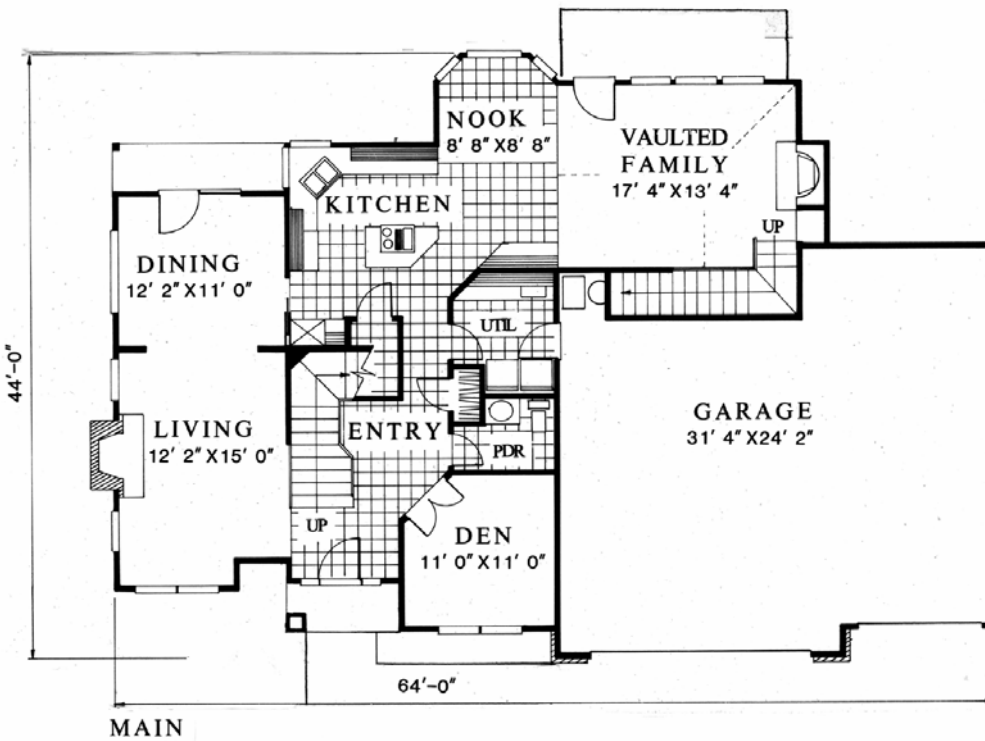

MSA
PRAIRIE

Plan
MSAP-2698

Plan
MSAP-2698

64/0 wide x 44/0 deep
2,698 sq. ft.

"This was the plan chosen from among all nationally available stock plans for a Home Magazine Sponsored Show House in The Chicago Street Of Dreams. Dubbed "The Well Crafted Home" by magazine editor Gayle Steves, this design was published by Home Magazine and has grown in popularity ever since."