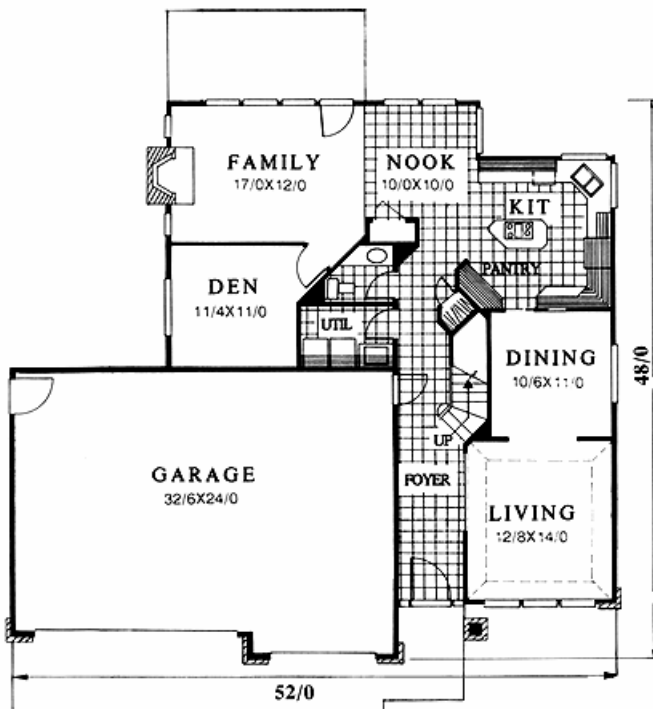

Plan
MSAP-2428

Plan
MSAP-2428
52/0 wide x 48/0 deep
2,428 sq. ft.