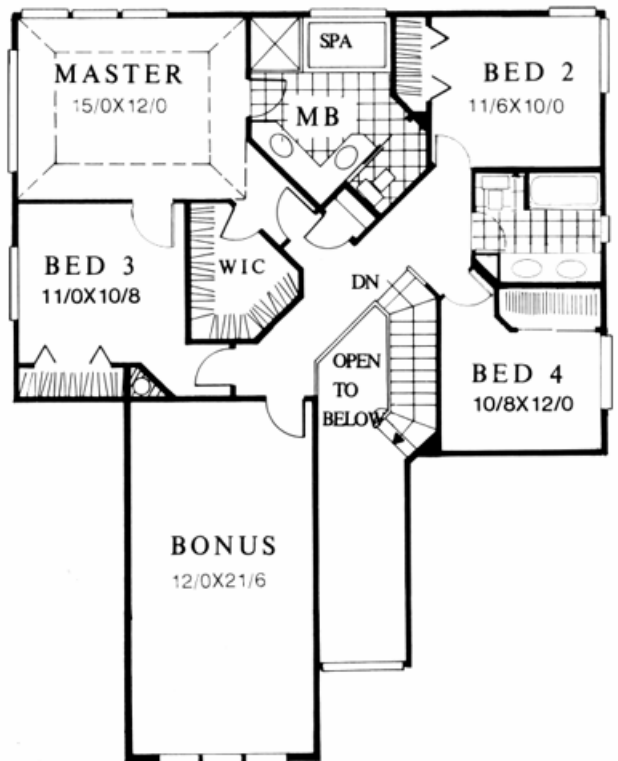

Plan
MSAP-2428

Plan
MSAP-2428
52/0 wide x 48/0 deep
2,428 sq. ft.