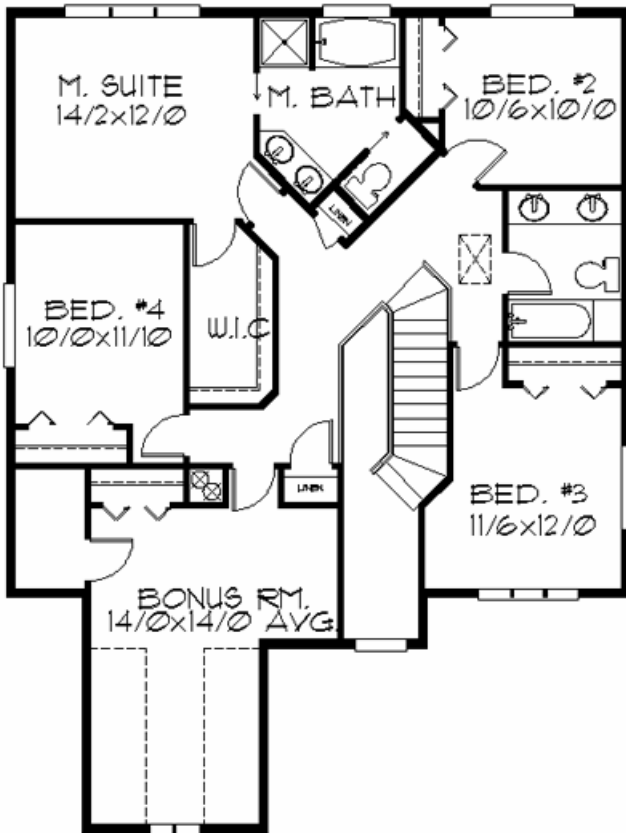

Plan
M-2569

Plan
M-2569
37/0 wide x 49/0 deep
2,568 sq. ft.