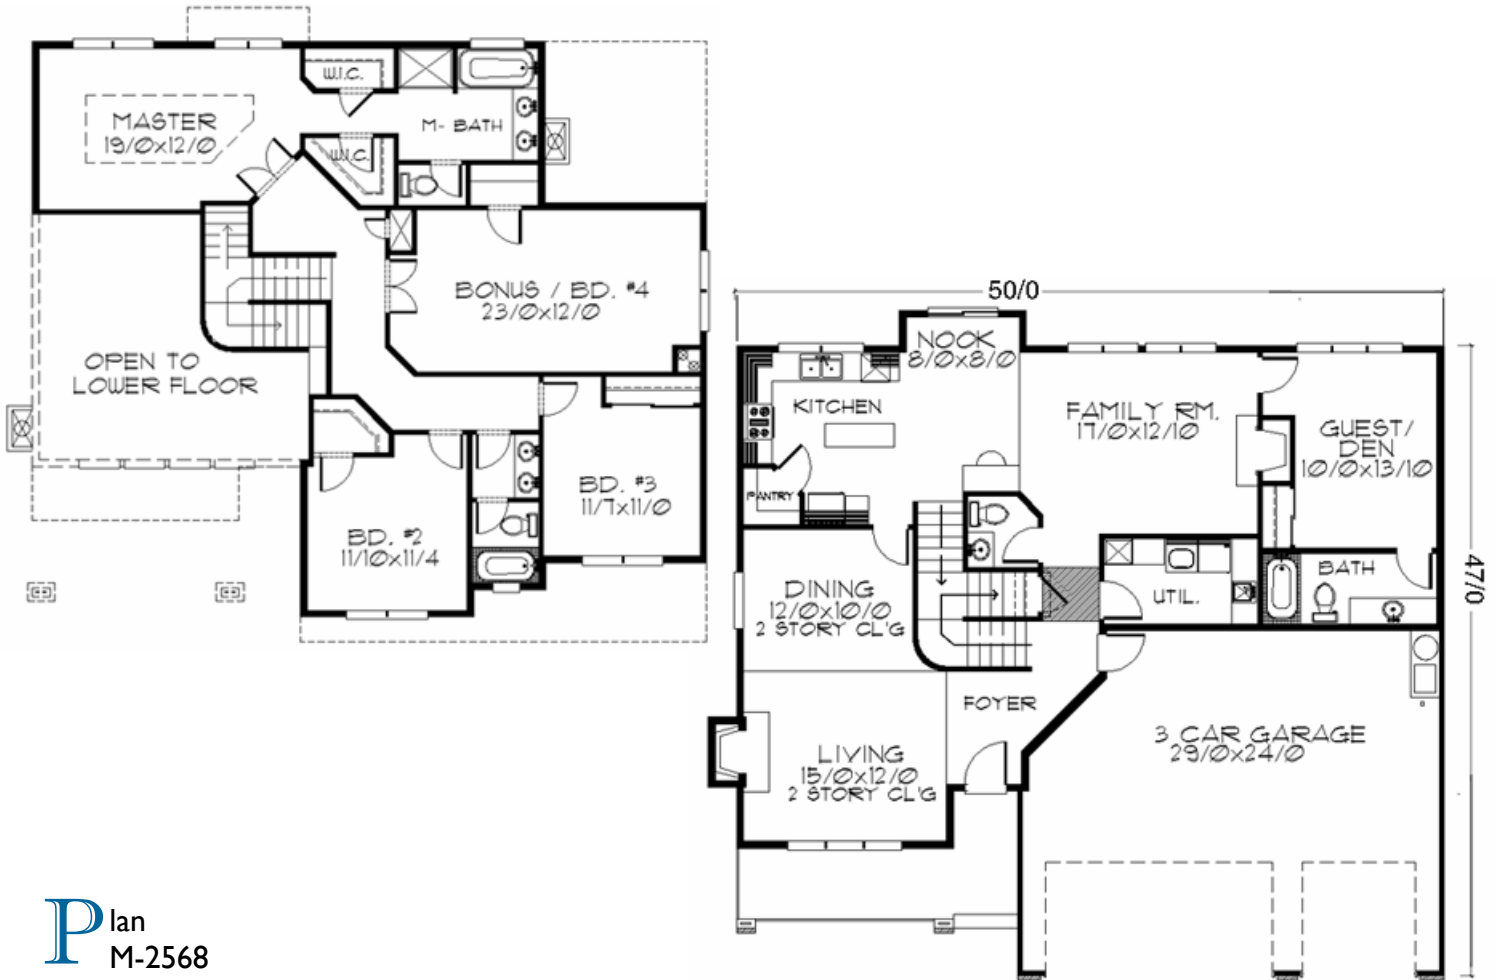

Plan
M-2568

Plan
M-2568
50/0 wide x 47/0 deep
2,568 sq. ft.