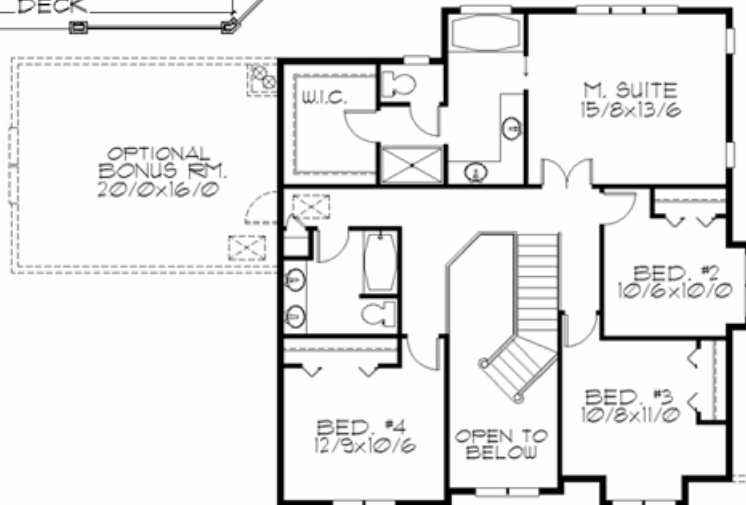

Plan M-2560

Plan M-2560
57/0 wide x 52/0 deep
2,560 sq. ft.