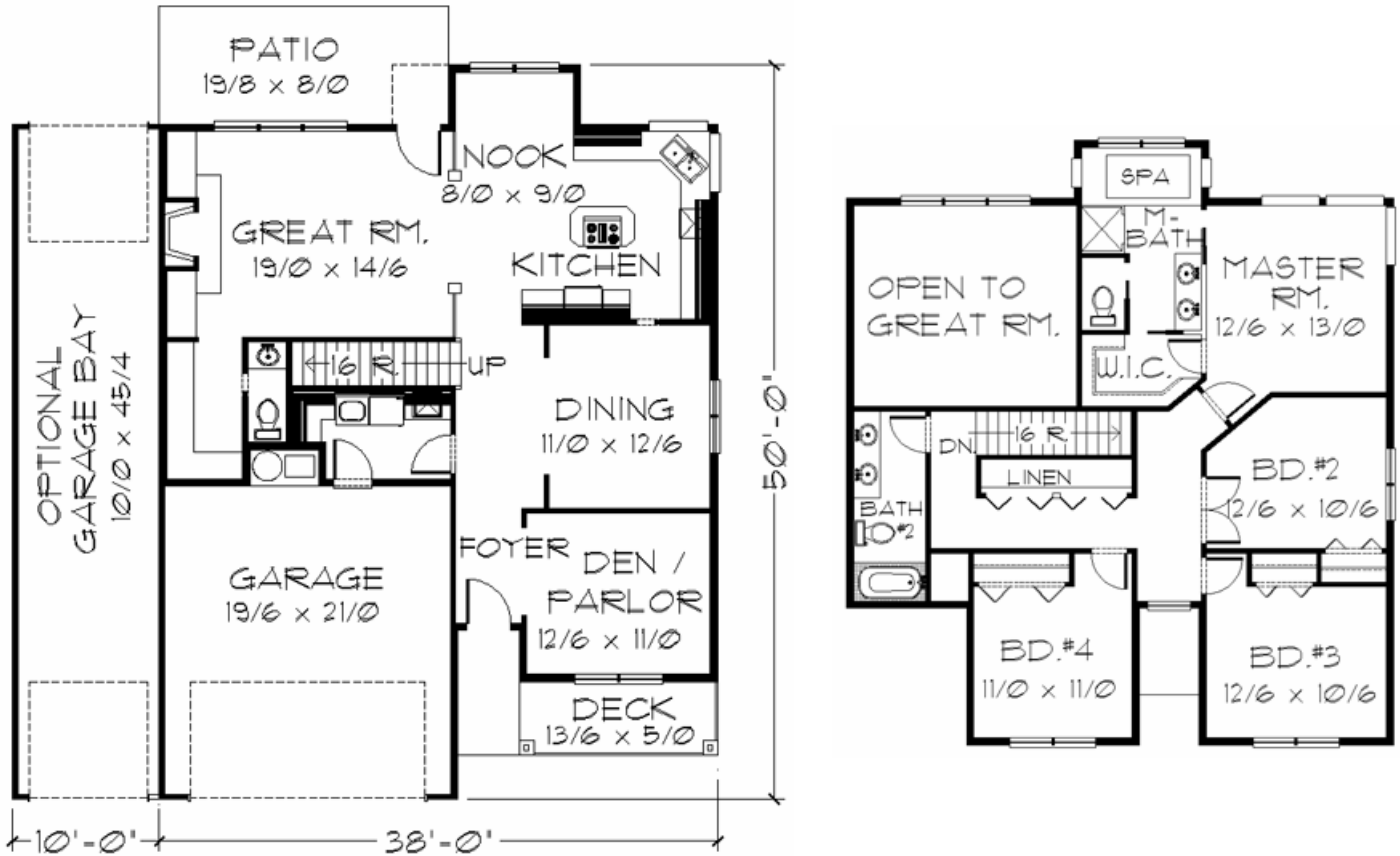

Plan M-2516

Plan
M-2516
38/0 wide x 50/0 deep
2,516 sq. ft.

Feng Shui Rating: 7.0