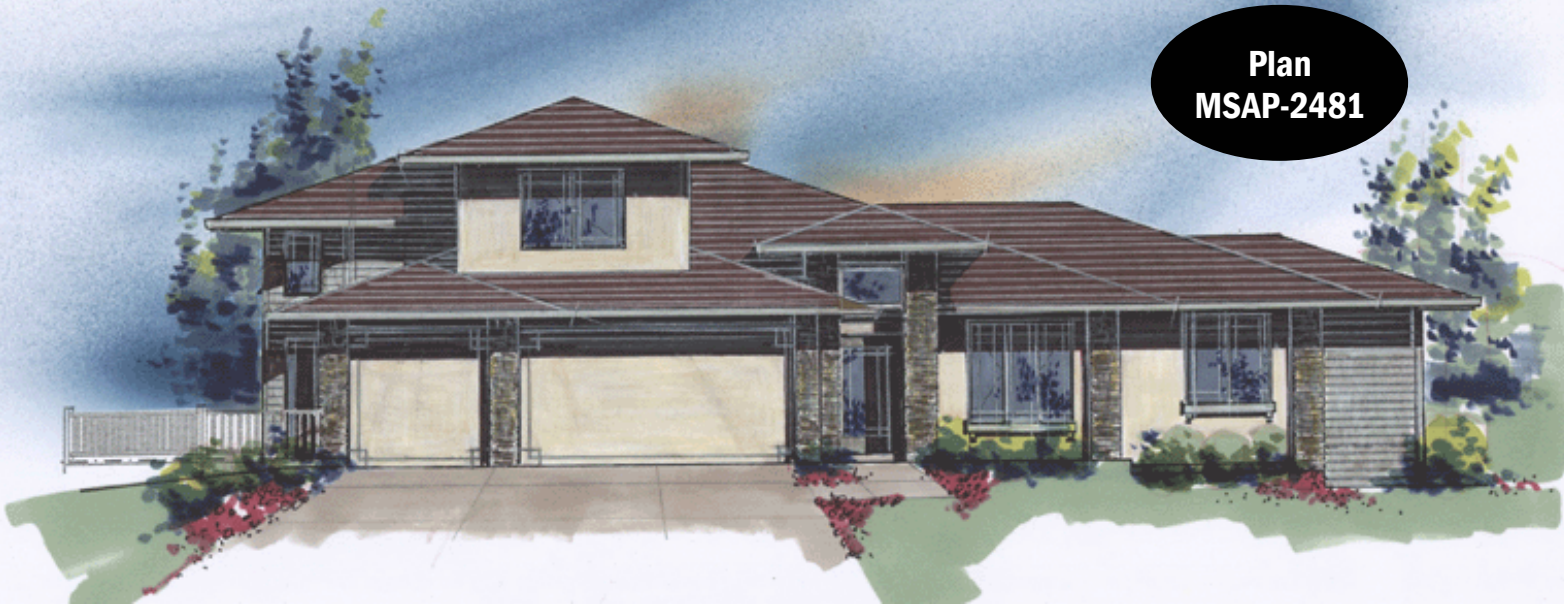

Plan  
MSAP-2481

Plan  
MSAP-2481

67/3 wide x 59/2 deep  
2,481 sq. ft.

"Here is a wonderful Arts and Crafts inspired empty nester home. As the baby boom generation approaches retirement they will come to appreciate this type of floor plan. The magnificent and open kitchen, great room is the heart of the home, with the master suite on the main floor and one aging teen-ager room above the garage. This design comes complete with a home office."