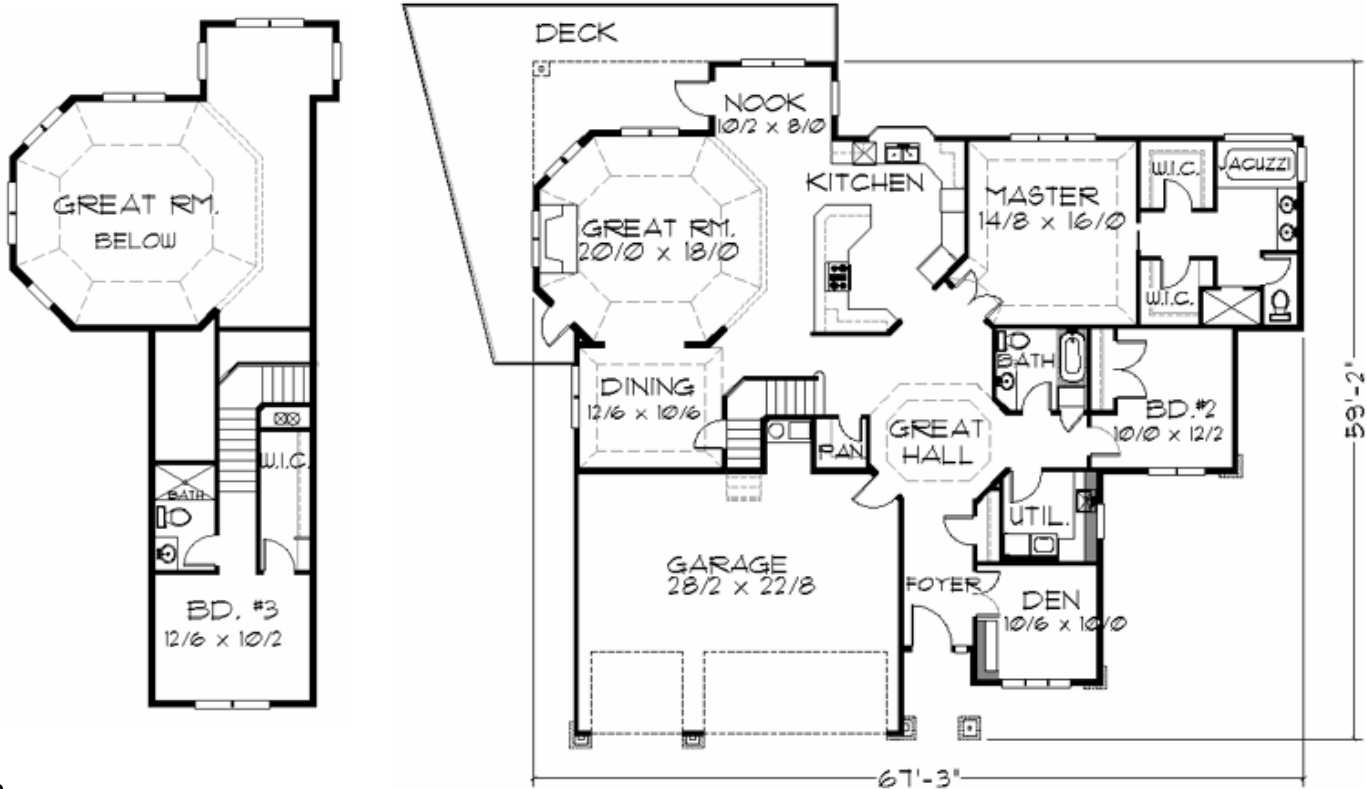

Plan  
MSAP-2481

Plan  
MSAP-2481

67/3 wide x 59/2 deep  
2,481 sq. ft.

"Here is a wonderful Arts and Crafts inspired empty nester home. As the baby boom generation approaches retirement they will come to appreciate this type of floor plan. The magnificent and open kitchen, great room is the heart of the home, with the master suite on the main floor and one aging teen-ager room above the garage. This design comes complete with a home office."