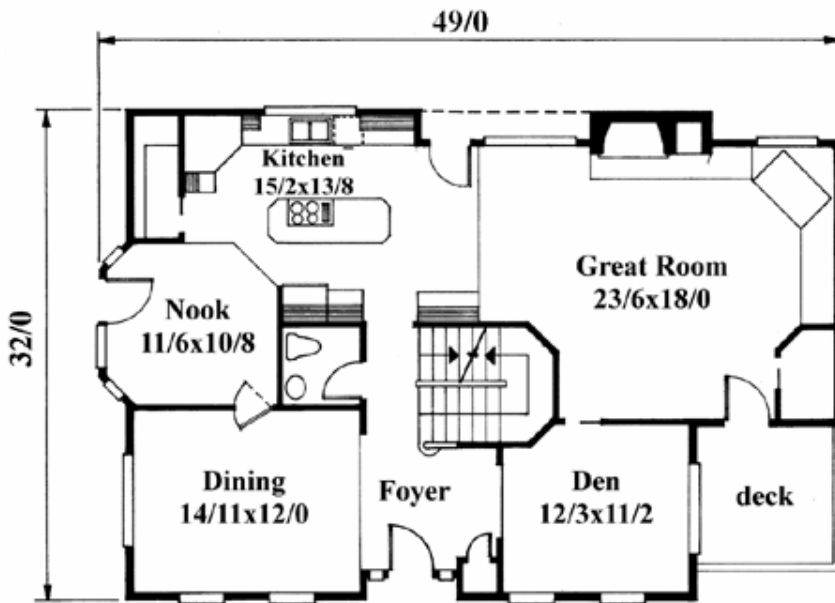

Plan
M-2466B

Plan
M-2466B
49/0 wide x 33/0 deep
2,466 sq. ft.