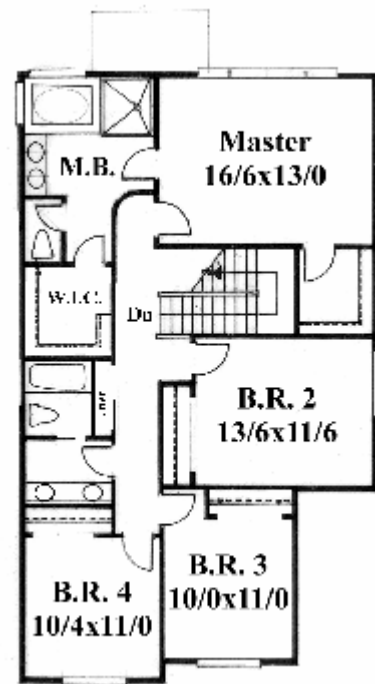

Plan  
M-2463SH

**P**lan  
M-2463SH  
43/0 wide x 54/0 deep  
2,463 sq. ft.

Feng Shui Rating:8.0