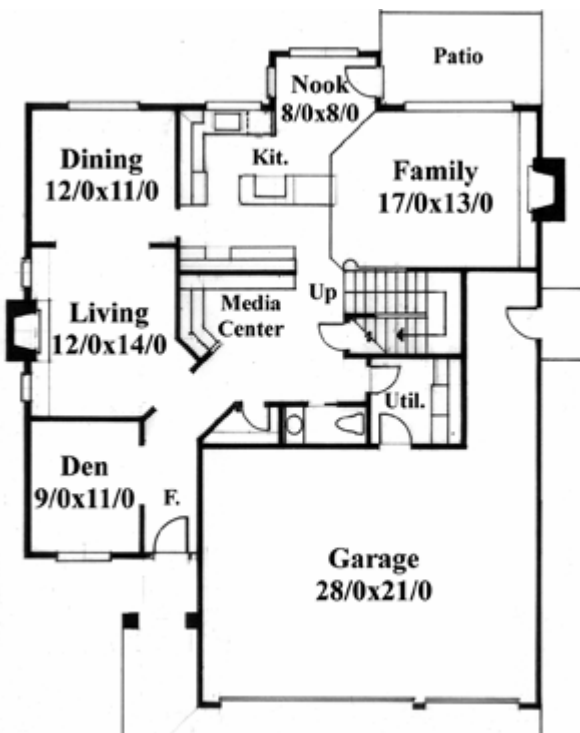

Plan  
M-2463SH

**P**lan  
M-2463SH  
43/0 wide x 54/0 deep  
2,463 sq. ft.

Feng Shui Rating:8.0