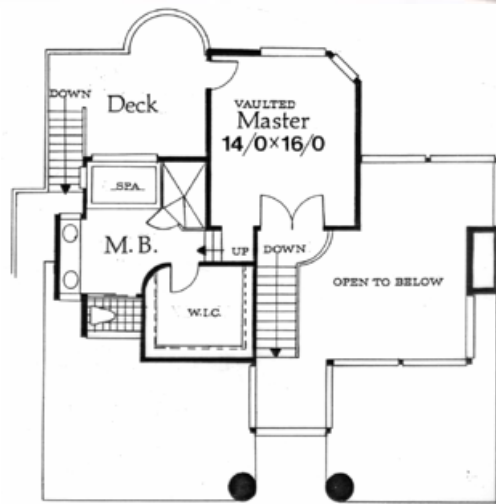

Plan  
M-2458C

**P**lan  
M-2458C  
43/0 wide x 42/6 deep  
2,458 sq. ft.