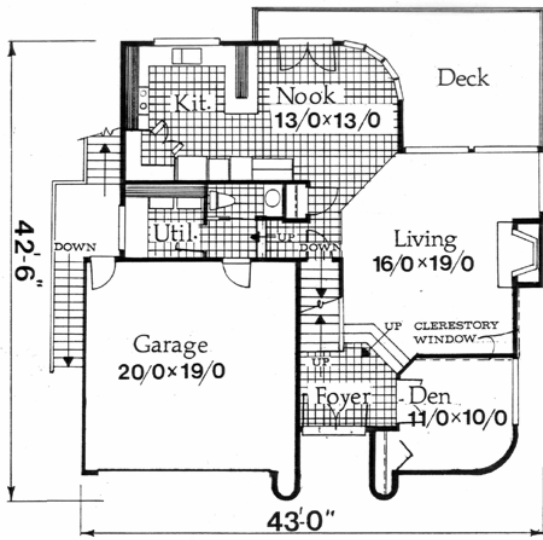

Plan  
M-2458C

**P**lan  
M-2458C  
43/0 wide x 42/6 deep  
2,458 sq. ft.