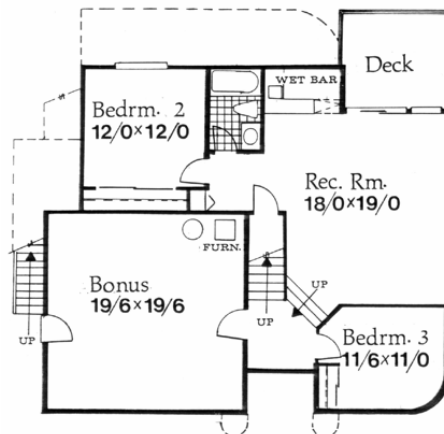

Plan  
M-2458C

**P**lan  
M-2458C  
43/0 wide x 42/6 deep  
2,458 sq. ft.