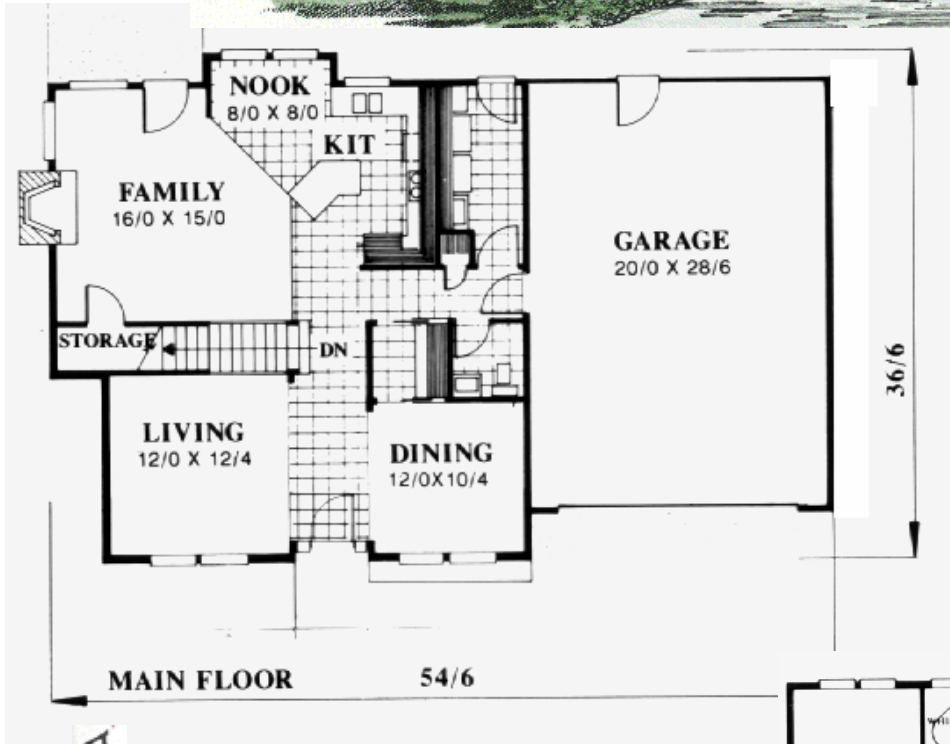

Plan M-2466A

Feng Shui Rating: 6.3

Plan M-2466A

54/6 wide x 36/6 deep
2,456 sq. ft.

"Time tested and still popular this saltbox design gets very close to perfect. Four bedrooms and a bonus room, along with the large family room make this design tick. Modest construction costs also push this design's popularity through the ceiling."