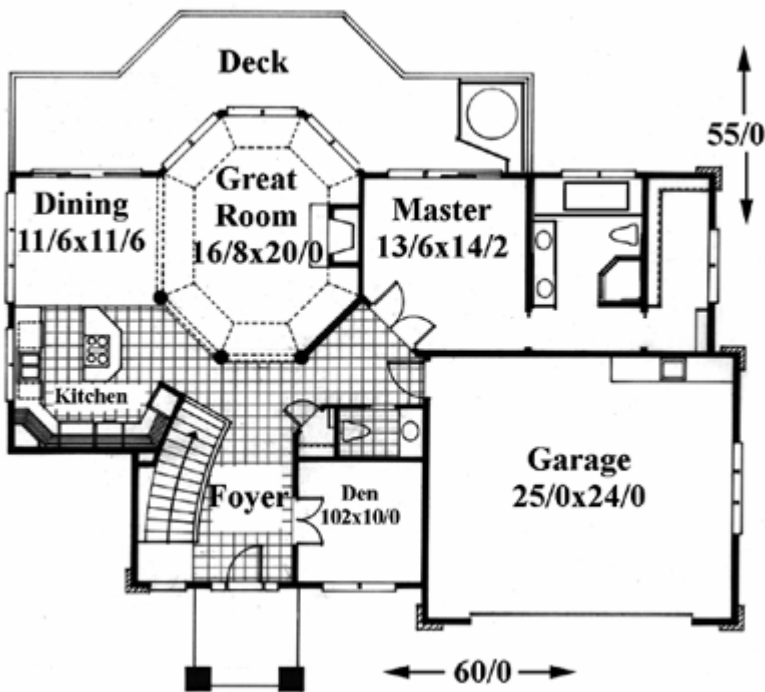

Plan  
MSAP-2432

**P**lan  
MSAP-2432  
60/0 wide x 55/0 deep  
2,432 sq. ft.