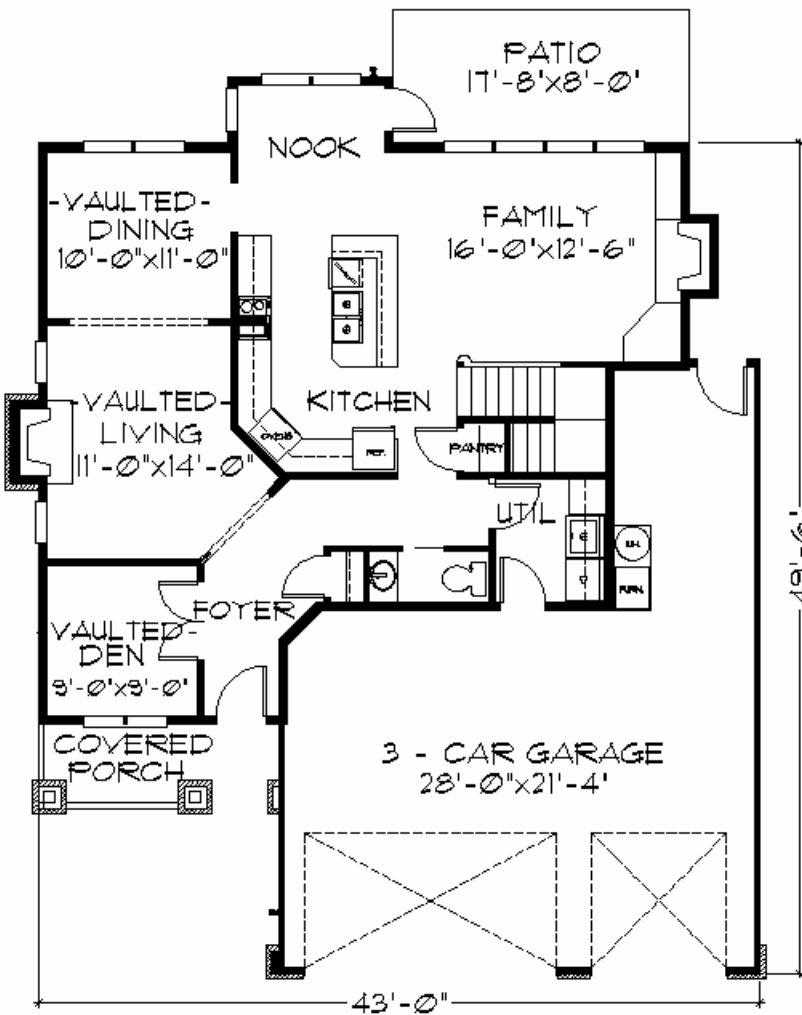

Plan  
M-2351

**P**lan  
M-2351  
43/0 wide x 54/0 deep  
2,393 sq. ft.

Feng Shui Rating:6.0