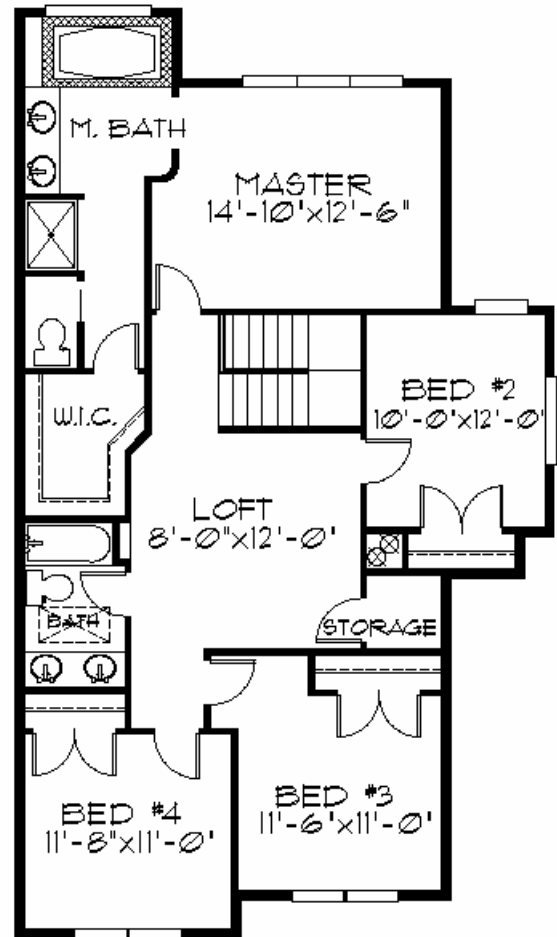

Plan  
M-2351

**P**lan  
M-2351  
43/0 wide x 54/0 deep  
2,393 sq. ft.

Feng Shui Rating:6.0