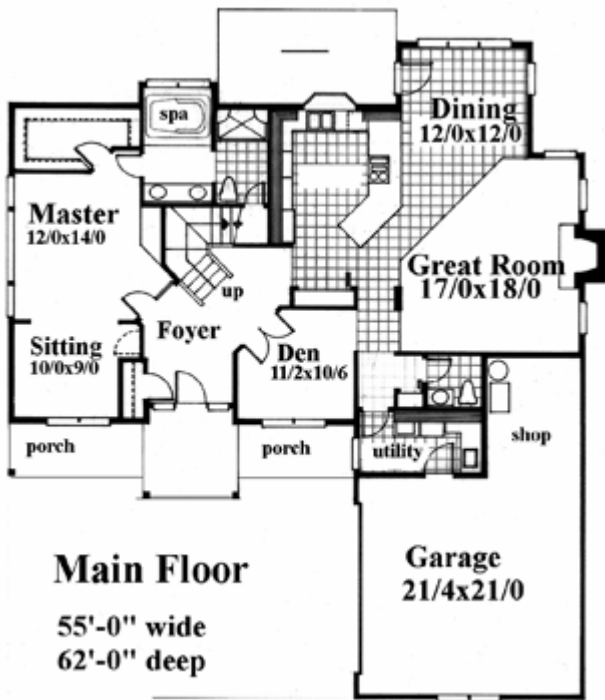

Plan  
M-2392

**P**lan  
M-2392  
55/0 wide x 62/0 deep  
2,392 sq. ft.