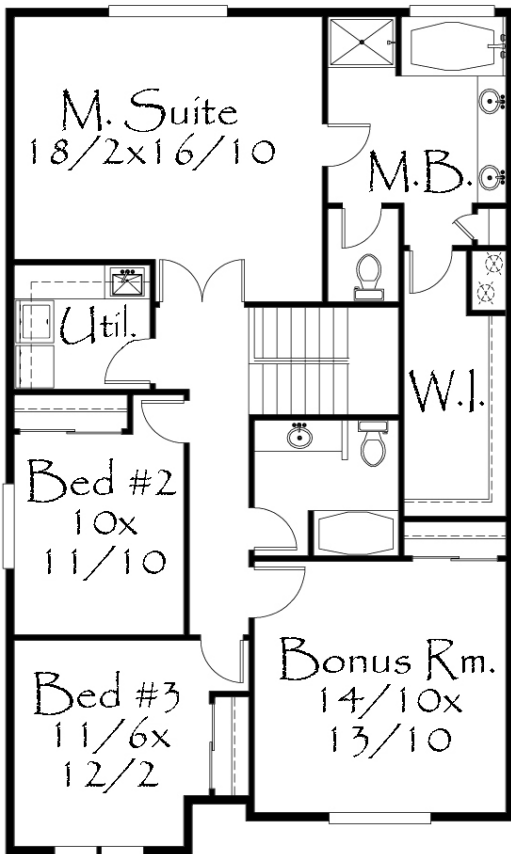

Main = 974
 Upper = 1,403
 Total = 2,377 Sq. Ft.

M-2377AGF
 30/0 wide x 50/0 deep
 2377 sq. ft.