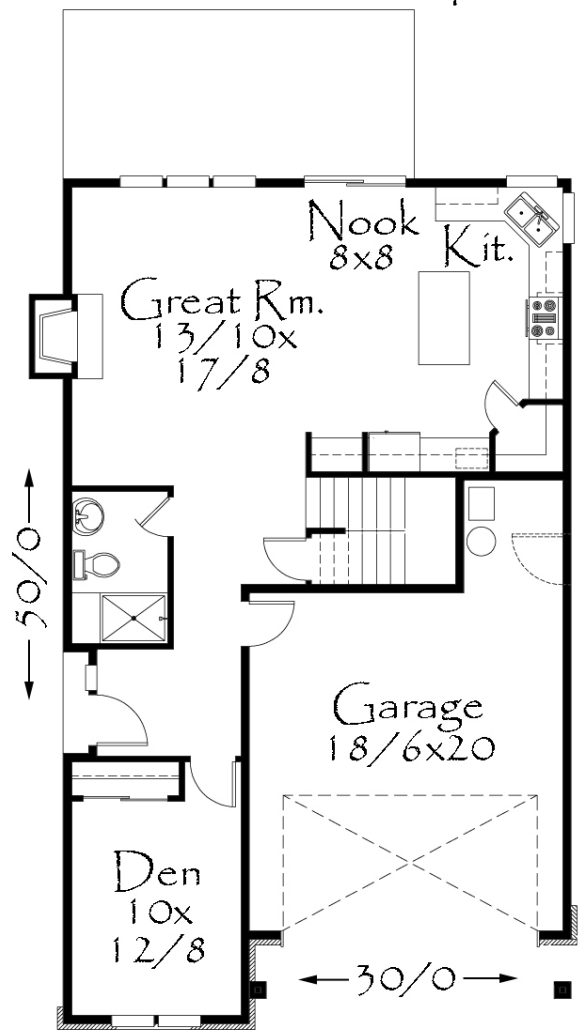

Main = 974
 Upper = 1,403
 Total = 2,377 Sq. Ft.

M-2377AGF
 30/0 wide x 50/0 deep
 2377 sq. ft.